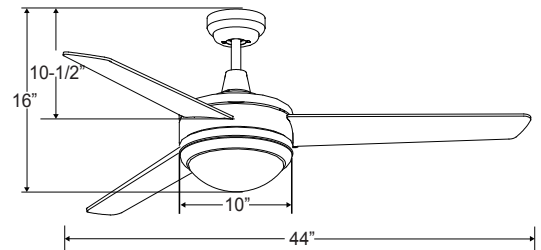

Dimensions: 44.00"OD X 16.00" H

Shade: Satin white glass

Blades: 3 Plywood Blades

Light Source Included: 2 x 120V/9W/30K/Dimmable LED A19 Lamps

Notes/Certifications/Warranty:

- 120V
- 4" Downrod
- Lead Wire: 76"
- Installation: Down Rod Only
- Pull Chain Standard
- Remote Control *(Sold Separately Part# LLRC10AC)*
- Wall Control *((Sold Separately Part#LLWC8WH or LLWC16WH))*
- AC Motor | 153 x 15 mm | 3 capacitors
- Speeds: 3, Reversible
- RMP: 2264 (High)/ 147 (Low)
- CFM: 4361
- Airflow Efficiency: 91.4
- cETLus Listed for Dry Locations
- CEC JA8 Compliant
- Limited Lifetime Motor Warranty
- 1 Year Limited Warranty on Lamps
- All other Parts have a 1 Year Warranty

ORDERING INFORMATION

Model	Finish
LL44-1049-MBLED-930	BN BLK ORB WH

Downrods

LLDR 1/2" Downrod available in several sizes.

Features:

- 0.5" Diameter Downrod
- Available in 12", 18", 24", 36", 48", 60", and 72"
- For use when installing on a sloped ceiling
- Recommended 7" of clearance under ceiling fan blades

Dimensions: 4.5" L x 4.5" W x 0.87" W

Electrical:

- 120V/ 50-60 H
- 3 Wire Installatio
- 1.5A Max Load for Ceiling Fa
- 300W Max Load for Ligh
- Use with CFL and LED Source
- Maximum distance is 20 fee

Transmitter: