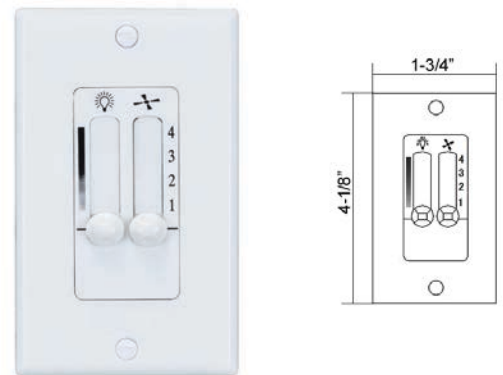

Dimensions: 44.00"OD X 16.00" H

Shade: Satin white glass

Blades: 3 Plywood Blades

Light Source Included: 2 x 120V/9W/30K/Dimmable LED A19 Lamps

Notes/Certifications/Warranty:

- 120V
- 4" Downrod
- Lead Wire: 76"
- Installation: Down Rod Only
- Pull Chain Standard
- Remote Control *(Sold Separately Part# LLRC10AC)*
- Wall Control *((Sold Separately Part#LLWC8WH or LLWC16WH))*
- AC Motor | 153 x 15 mm | 3 capacitors
- Speeds: 3, Reversible
- RMP: 2264 (High)/ 147 (Low)
- CFM: 4361
- Airflow Efficiency: 91.4
- cETLus Listed for Dry Locations
- CEC JA8 Compliant
- Limited Lifetime Motor Warranty
- 1 Year Limited Warranty on Lamps
- All other Parts have a 1 Year Warranty

Dimensions: 4.5" L x 4.5" W x 0.87" W

Electrical:

- 120V/ 50-60 H
- 3 Wire Installatio
- 1.5A Max Load for Ceiling Fa
- 300W Max Load for Ligh
- Use with CFL and LED Source
- Maximum distance is 20 fee

Transmitter:

- UL Listed for Dry Location
- FCC Certified
- 1 Year Limited Warranty

ORDERING INFORMATION

Model
LLRC-10-AC

Wall Controls

LLWC8-WH 4 Speed

Features:

- 4 Speed Fan Control
- Full-range dimming of light

Dimensions: 1.75"W x 4.125"H

Electrical:

- 120V/ 60Hz
- 3-wire installation
- Compatible with LED, CFL and Incandescent

Notes/Certifications/Warranty:

- Installs in a standard single-gang electrical box.
- Wall Control must be Mounted Indoors
- Not for Multiple Fan Control
- cULus Listed for Dry Locations