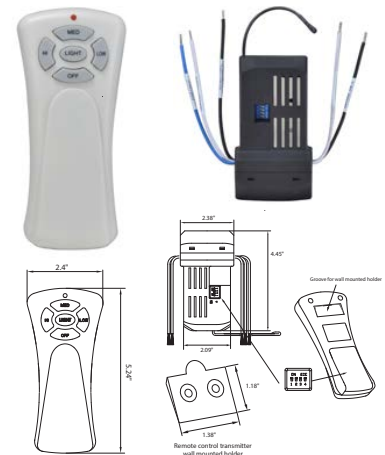

Dimensions: 4.5" L x 4.5" W x 0.87" W

Electrical:

- 120V/ 50-60 H
- 3 Wire Installatio
- 1.5A Max Load for Ceiling Fa
- 300W Max Load for Ligh
- Use with CFL and LED Source
- Maximum distance is 20 fee

Transmitter:

- Listed for Dry location applications only
- Requires 9V Battery (not included)

Receiver:

- 4-DIP Switches; 16 possible combination for multiple fan operation
- **Not Suitable for Multi-Family Units**

Notes/Certifications/Warranty:

- UL Listed for Dry Location
- FCC Certified
- 1 Year Limited Warranty

ORDERING INFORMATION

Model
LLRC-10-AC

Wall Controls

LLWC8-WH 4 Speed

Features:

- 4 Speed Fan Control
- Full-range dimming of light

Dimensions: 1.75"W x 4.125"H