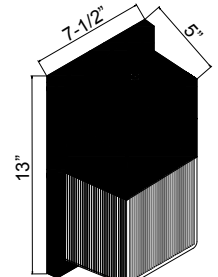

25 Watt

PART #
LL4433-15W-ORB-PC LL4433-25W-ORB-PC