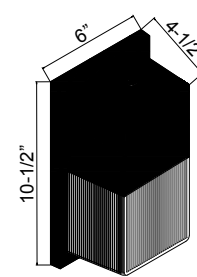

LL4433

Oil Rubbed Bronze Residential outdoor security light with integrated photocell.
2 sizes

Construction: Aluminum and steel with acrylic len

Dimensions:

- **LL4433-15W-ORB-PC:** 10.50"H x 6.00"W x 4.50"E
- **LL4433-25W-ORB-PC:** 13.00"H x 7.50"W x 5.00"E

Light Source:

- **LL4433-15W-ORB-PC:** 120V/15W/1050lm Del@40K/80CRI/Non-Dimming
- **LL4433-25W-ORB-PC:** 120V/25W/1500lm Del@40K/80CRI/Non-Dimming

Notes/Certifications/Warranty:

- 120V
- Beam/light angle: 120°
- Dimmable TRIAC and ELV, 10-100%
- Dusk-to-dawn integrated photocell
- Direct AC operation - comes with 120 Driver
- Operating temperature: -4°F (-20°C) to 104°F (40°C)
- cETLus for wet locations
- 5 year limited warranty

15 Watt