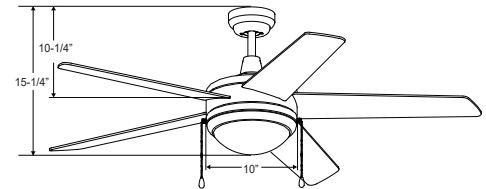

Dimensions: 50"OD x 15.25"OH

Shade: Satin White Glass

Blades: 5 Plywood Blades *(To avoid fan blade warping, fan must be installed in climate controlled environment)*

Light Source: 120V/16w/822lm Del@30K/90CRI/Dimmable

Notes/Certifications/Warranty:

- 120V
- 4" Downrod
- Downrod Mount Only
- Contact your Lumencia rep with the fan part number and slope angle if you are mounting to a sloped ceiling – we will let you know if this fan requires further accessories to accommodate
- Lead Wire: 76"
- Pull Chain Standard
- Remote Control *(Sold Separately Part# LLRC-10-AC)*
- Wall Control *(Sold Separately Part# LLWC8-WH or LLWC16-WH)*
- AC Motor | 153 x 15 mm motor | 3 capacitors
- Speeds: 3, Reversible
- RPM: 196 (High)/84(Low)
- CFM: 5149
- Airflow Efficiency: 86
- cETLus Listed for Damp Locations (Not for Outdoor Use)
- Limited Lifetime Motor Warranty
- 5 Year Warranty on LED Light Kit
- All other Parts have a 1 Year Warranty

ORDERING INFORMATION

Model	Finish
LL50-1005-LED	BNB BNW ORB BLK MBL WH

Downrods

LLDR 1/2" Downrod available in several sizes.

Features:

- 0.5" Diameter Downrod
- Available in 12", 18", 24", 36", 48", 60", and 72"
- Recommended 7" of clearance under ceiling fan blades