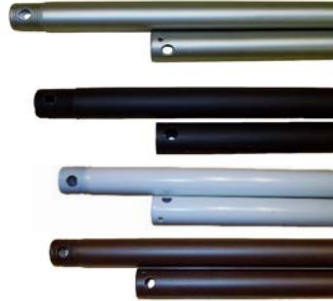

ORDERING INFORMATION

Model	Finish
LL50-1079-MBLED	BN ORB BBLK MBL WH

Downrods

LLDR 1/2" Downrod available in several sizes.

Features:

- 0.5" Diameter Downrod
- Available in 12", 18", 24", 36", 48", 60", and 72"
- Recommended 7" of clearance under ceiling fan blades