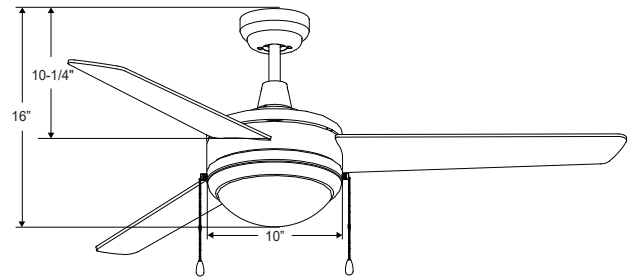

LL50-1079-MBLED 50" Ceiling Fan with Medium Base LED Light Kit

Finishes:

- Brushed Nickel with Brushed Nickel Blades (BN)
- Oil Rubbed Bronze with Oil Rubbed Bronze Blades (ORB)
- Bronze Black with Black Blades (BBLK)
- Matte Black with Matte Black Blades (MBL)
- White with White Blades (WH)

Shade: Satin white glass

Blades: 3 Plywood Blades *(To avoid fan blade warping, fan must be installed in climate controlled environment)*

Light Source Included: 2 x 120V/9W/30K/Dimmable LED A19 Lamps

Notes/Certifications/Warranty:

- 120V
- 4" Downrod
- Installation: Down Rod Only
- Contact your Lumencia rep with the fan part number and slope angle if you are mounting to a sloped ceiling – we will let you know if this fan requires further accessories to accommodate
- Lead Wire: 76"
- Pull Chain Standard
- Remote Control *(Sold Separately Part# LLRC10AC)*
- Wall Control *(Sold Separately Part#LLWC8-WH or LLWC16-WH)*
- Fans Dim with LLRC10AC or LLWC8WH Controls
- AC Motor | 153 x 15 mm motor | 3 capacitors
- Speeds: 3, Reversible
- RMP: 229 (High)/ 100 (Low)
- CFM: 5204
- Airflow Efficiency: 90
- cETLus Listed for Damp Locations *(Not for Outdoor Use)*
- Limited Lifetime Motor Warranty
- 1 Year Limited Warranty on Lamps
- All other Parts have a 1 Year Warranty

ORDERING INFORMATION

Model	Finish
LL50-1079-MBLED	BN ORB BBLK MBL WH

Downrods

LLDR 1/2" Downrod available in several sizes.

Features:

- 0.5" Diameter Downrod
- Available in 12", 18", 24", 36", 48", 60", and 72"
- Recommended 7" of clearance under ceiling fan blades