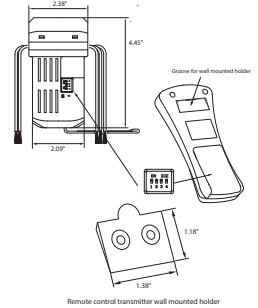

Wireless Remote With Receiver

LLRC-10-AC 3 Speed Remote Control

Features:

- Hand-held remote control for AC motor ceiling fans
- 3-speed fan control - Hi, Med, Low, Off
- Light control - On-Off, full-range dimming
- Canopy Wall Mount
- White finish

Dimensions: 4.5" L x 4.5" W x 0.87" W

Electrical:

- 120V/ 50-60 H
- 3 Wire Installatio
- 1.5A Max Load for Ceiling Fa
- 300W Max Load for Ligh
- Use with CFL and LED Source
- Maximum distance is 20 fee

Transmitter:

- Listed for Dry location applications onl
- Requires 9V Battery (not included)

Receiver:

- 4-DIP Switches; 16 possible combination fo multiple fan operation
- Not Suitable for Multi-Family Units

Notes/Certifications/Warranty:

- UL Listed for Dry Location
- FCC Certified
- 1 Year Limited Warranty

ORDERING INFORMATION

Model
LLRC-10-AC