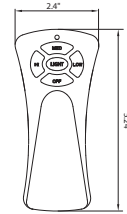

Wireless Remote With Receiver

LLRC-10-AC 3 Speed Remote Control

Features:

- Hand-held remote control for AC motor ceiling fans
- 3-speed fan control - Hi, Med, Low, Off
- Light control - On-Off, full-range dimming
- Canopy Wall Mount
- White finish

Dimensions: 4.5" L x 4.5" W x 0.87" W

Electrical:

- 120V/ 50-60 H
- 3 Wire Installatio
- 1.5A Max Load for Ceiling Fa
- 300W Max Load for Ligh
- Use with CFL and LED Source
- Maximum distance is 20 fee

Transmitter:

- Listed for Dry location applications onl
- Requires 9V Battery (not included)

Receiver:

- 4-DIP Switches; 16 possible combination fo multiple fan operation
- Not Suitable for Multi-Family Units

Notes/Certifications/Warranty:

- UL Listed for Dry Location
- FCC Certified
- 1 Year Limited Warranty

ORDERING INFORMATION

Model
LLRC-10-AC