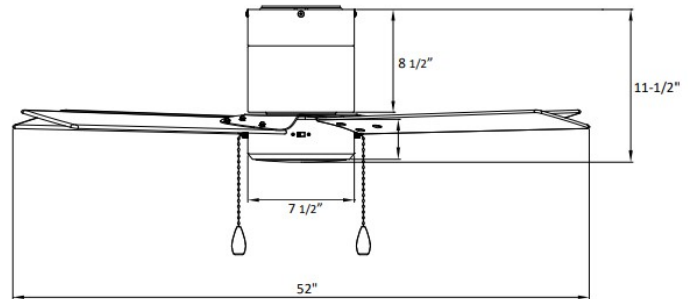

LL52-1022-LED

52" Ceiling fan with LED Light Kit. Available in 4 Finishes

Finishes:

- Brushed Nickel Finish with Brushed Nickel Blades (BN)
- Brushed Nickel Finish with Walnut Blades (BNW)
- Oil Rubbed Bronze with Walnut Blades (ORBW)
- White Finish with White Blades (WH)

Lens Material: Satin White Glass

Blades: 3 MDF Blades

Dimensions: 52.00"OD x 11.50"H

Light Source: 120V/ 15W/1521lm (Source) 789lm (Del)/30K/80CRI/
Dimmable

Mounting: Flat Ceilings Only – no downrod or slope adapters available

Lead Wire: Includes 12" of Lead Wire

Notes/Certifications/Warranty:

- 120V
- Pull Chain Standard
- Remote Control *(Sold Separately Part# LLRC-10-AC)*
- Wall Control *(Sold Separately Part# LLWC8 or LLWC16)*
- AC Motor | 153 x 14 mm motor | 3 capacitors
- RPM: High: 189 Low: 84
- CFM: 4498 | Watts: 55.94 | Efficiency = 80
- Speeds: 3, Reversible
- UL listed for dry locations
- Fan Motor: Limited Lifetime Warranty
- LED Light Kit: 5 Year Limited Warranty
- Non-Electrical: 1 Year Limited Warranty

ORDERING INFORMATION

Part #	Finish
LL52-1022-LED	BN BNW ORBW WH