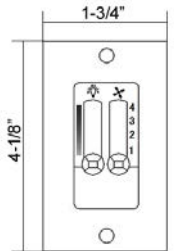

**Dimensions:** 4.5" L x 4.5" W x 0.87" W

**Electrical:**

- 120V/ 50-60 H
- 3 Wire Installatio
- 1.5A Max Load for Ceiling Fa
- 300W Max Load for Ligh
- Use with CFL and LED Source
- Maximum distance is 20 fee

### LLWC8-WH 4 Speed

**Features:**

- 4 Speed Fan Control
- Full-range dimming of light

**Dimensions:** 1.75"W x 4.125"H

**Electrical:**

- 120V/ 60Hz
- 3-wire installation
- Compatible with LED, CFL and Incandescent

### LLWC-16WH 3 Speed

**Features:**

- Single sliding 3-speed on/off control switch for ceiling fans; High, Medium, Low, Off
- On/Off Light Control

**Dimensions:** 1.77" W x 4.134" H x 1.97" D

**Electrical:**