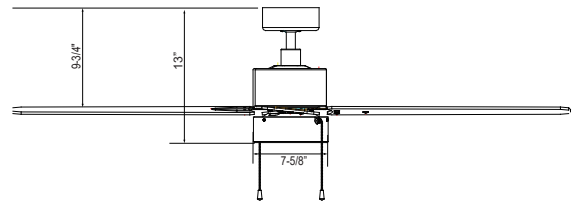

**Dimensions:** 52.00"OD x 13.00"OH

**Blades:** 3 Plywood Blades.

**Lens:** Acrylic

**LL52-1046-ESLED Light Source:** 120V/15w/983lm  
Del@30K/90CRI/Dimmable

**Notes/Certifications/Warranty:**

- 120V
- 4" Downrod Included
- Downrod Mount Only
- 4" Downrod Included
- Contact your Lumencia rep with the fan part number and slope angle if you are mounting to a sloped ceiling- we will let you know if this fan requires further accessories to accommodate
- Lead Wire: 76"
- Pull Chain Standard
- Remote Control (Sold Separately Part# LLRC-10-AC)
- Wall Control (Sold Separately Part# LLWC8 or LLWC16)
- AC Motor | 172 x 14 mm motor | 3 capacitors
- Speeds: 3, Reversible
- RPM: 198 (High)/ 81 (Low)
- CFM: 5531
- Airflow Efficiency: 110.1
- ETLus Listed for Dry Locations
- Energy Star Rated
- CEC JA8 Listed for L52-1046-ESLED Only
- CEC Title 20 Compliant for L52-1046-ESLED only
- Limited Lifetime Motor Warranty
- 5 Year Warranty on LED Light Kit
- All Non-Electrical Parts have a 1 Year Warranty