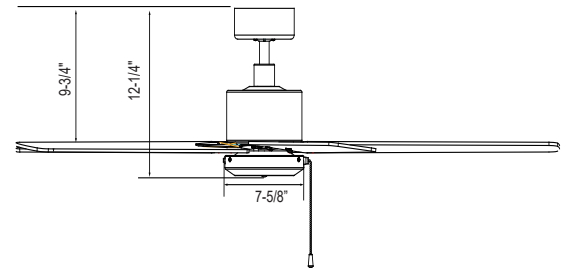

**Dimensions:** 52.00"OD x 13.00"OH

**Blades:** 3 Plywood Blades.

**Lens:** Acrylic

**LL52-1046-ESLED Light Source:** 120V/15w/983lm  
Del@30K/90CRI/Dimmable

**Notes/Certifications/Warranty:**

- 120V
- 4" Downrod Included
- Downrod Mount Only
- 4" Downrod Included
- Contact your Lumencia rep with the fan part number and slope angle if you are mounting to a sloped ceiling- we will let you know if this fan requires further accessories to accommodate
- Lead Wire: 76"
- Pull Chain Standard
- Remote Control (Sold Separately Part# LLRC-10-AC)
- Wall Control (Sold Separately Part# LLWC8 or LLWC16)
- AC Motor | 172 x 14 mm motor | 3 capacitors
- Speeds: 3, Reversible
- RPM: 198 (High)/ 81 (Low)
- CFM: 5531
- Airflow Efficiency: 110.1
- ETLus Listed for Dry Locations
- Energy Star Rated
- CEC JA8 Listed for L52-1046-ESLED Only
- CEC Title 20 Compliant for L52-1046-ESLED only
- Limited Lifetime Motor Warranty
- 5 Year Warranty on LED Light Kit
- All Non-Electrical Parts have a 1 Year Warranty