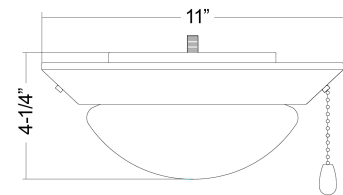

LK82-MBLED-ES

Energy Star Rated Light Kit in 5 Finishes

Construction: Steel Frame

Lens: Satin Glass

Dimensions: 11.00"OD x 4.25"H

Finishes:

- Brushed Nickel (BN)
- Black (BLK)
- Matte Black (MBL)
- Oil Rubbed Bronze (ORB)
- White (WH)

Light Source: Includes 2 x 120V9w/1600lm/@30K/90CRI/Dimmable Medium Base LED A19 Lamps

Notes/Certifications/Warranty:

- 120V
- Pull Chain Standard
- TRIAC Dimmable: 10-100%
- cETLus Listed for Dry Locations
- Energy Star Listed
- 25K Life Hours
- 1 Year Limited Warranty

ORDERING INFORMATION

Part #	Finish
LK82-MBLED-ES	BN BLK MBL ORB WH