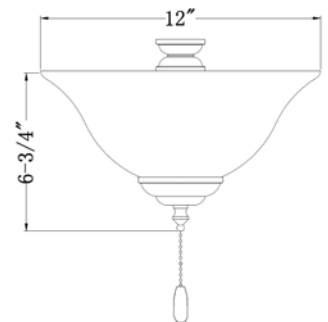

ORDERING INFORMATION

Part #	Finish
LLK18-ES-3X9W	BN ORB WH BLK