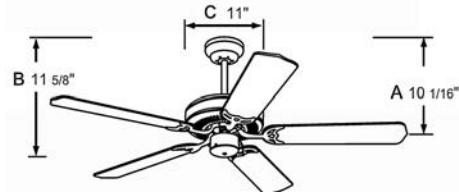

**Dimensions:** 52.00"OD x 11.625"OH

**Blades:** 5 MDF Blades

**Notes/Certifications/Warranty:**

- 120V
- 4" Downrod
- Lead Wire: 52"
- Installation: Dual Mount
- Contact your Lumencia rep with the fan part number and slope angle if you are mounting to a sloped ceiling – we will let you know if this fan requires further accessories to accommodate
- Pull Chain Standard
- Remote Control (Sold Separately Part# LLRC-10-AC)
- Wall Control (Sold Separately Part# LLWC8-WH or LLWC16-WH)
- Light Kit Adaptable (See your Lumencia Rep for Compatible Light Kits)
- AC Motor | 153 x 12 mm | 3 capacitors
- Speeds: 3, Reversible
- RMP: 162 (High)/75 (Low)
- CFM: 3020
- Airflow Efficiency: 77.44
- UL Listed for Damp Locations
- CEC Title 20 Compliant
- Limited Lifetime Motor Warranty
- All other Parts have a 1 Year Warranty.