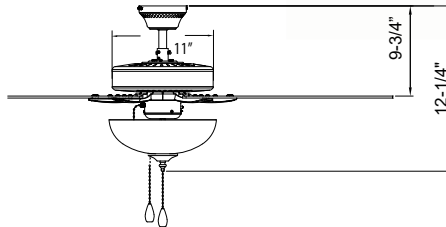

Dimensions: 52.00"OD x 12.25"

Shade: Frosted Bowl Glass

Blades: 5 MDF Blades

Light Source: 3 x 4.0W/1200lm(Source)/988lm(Delivered)
30K/80CRI/ Dimmable Candelabra E12 Base LED Bulbs (Inc.

Notes/Certifications/Warranty:

- 120V
- 5" Downrod
- Lead Wire: 52"
- Installation: Dual Mount
- Contact your Lumencia rep with the fan part number and slope angle if you are mounting to a sloped ceiling – we will let you know if this fan requires further accessories to accommodate
- Pull Chain Standard
- Remote Control (Sold Separately Part# LLRC-10-AC)
- Wall Control (Sold Separately Part# LLWC8-WH or LLWC16-WH)
- AC Motor | 172 x 18 mm motor | 3 capacitors
- Speeds: 3, Reversible
- RPM: 184 (High)/ 102 (Low)
- CFM: High:4133/Low2151
- Watts: High:42.32/Low:13.97
- Efficiency: 110
- UL Listed for Dry Locations
- Energy Star Listed
- Limited Lifetime Motor Warranty
- 1 Year Warranty on Light Kit
- All other Parts have a 1 Year Warranty

ORDERING INFORMATION

Model	Finish
LL52-10571-C-LED	BNW MBL MWH ORBW

Job Name: _____

Type: _____

Part #: _____

Notes: _____

Downrods

LLDR 1/2" Downrod available in several sizes.