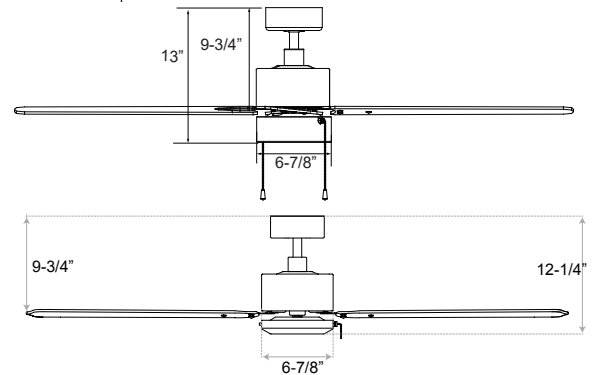

**Dimensions:**

LL52-1074-LED: 52.00"OD x 13.00"OH  
 LL52-1074: 52.00"OD x 12.25"OH

**Lens:** Acrylic

**Blades:** 4 MDF Blades.

**LL52-1071-LED Light Source:** 120V/15w/983lm Del@30K/90CRI/Dimmable

**Notes/Certifications/Warranty:**

- 120V
- 4" Downrod Included
- Downrod Mount Only
- Contact your Lumencia rep with the fan part number and slope angle if you are mounting to a sloped ceiling – we will let you know if this fan requires further accessories to accommodate
- Lead Wire: 76"
- Pull Chain Standard
- Remote Control *(Sold Separately Part# LLRC-10-AC)*
- Wall Control for LL52-1071-LED *(Sold Separately Part# LLWC8 or LLWC16)*
- Motor: 153 x 12mm Motor | 3 capacitors
- LL52-1071-LED RPM: 177(High)/71(Low), CFM: 4945, Airflow Efficiency: 86
- LL51-1071 RPM: 195(High)/73(Low), CFM: 4899, Airflow Efficiency: 86
- Speeds: 3, Reversible
- Title 20 Compliant
- UL Listed
- Limited Lifetime Motor Warranty
- 5 Year Warranty on LED Light Kit
- All Non-Electrical Parts have a 1 Year Warranty

### Downrods

LLDR 1/2" Downrod available in several sizes.

**Features:**

- 0.5" Diameter Downrod
- Available in 12", 18", 24", 36", 48", 60", and 72"
- Recommended 7" of clearance under ceiling fan blades