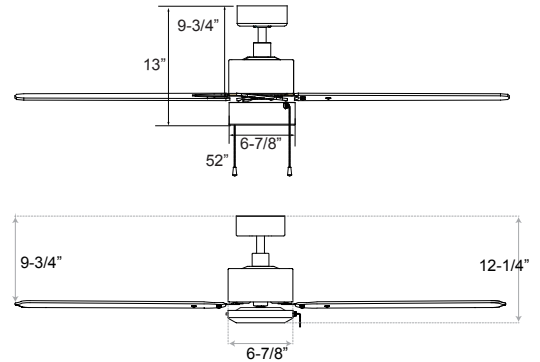

Dimensions:

LL52-1074-LED: 52.00"OD x 13.00"OH
 LL52-1074: 52.00"OD x 12.25"OH

Lens: Acrylic

Blades: 3 MDF Blades.

LL52-1074-LED Light Source: 120V/15w/983lm Del@30K/90CRI/Dimmable

Notes/Certifications/Warranty:

- 120V
- 4" Downrod Included
- Downrod Mount Only
- Contact your Lumencia rep with the fan part number and slope angle if you are mounting to a sloped ceiling – we will let you know if this fan requires further accessories to accommodate
- Lead Wire: 76"
- Pull Chain Standard
- Remote Control *(Sold Separately Part# LLRC-10-AC)*
- Wall Control for LL52-1074-LED *(Sold Separately Part# LLWC8 or LLWC16)*
- AC | 153 x 12 mm motor | 3 capacitors
- Speeds: 3, Reversible
- RPM: 194(High)/78(Low), CFM: 5062, Airflow Efficiency: 88.2
- ETLus Listed for Dry Locations
- Limited Lifetime Motor Warranty
- 5 Year Warranty on LED Light Kit
- All Non-Electrical Parts have a 1 Year Warranty

ORDERING INFORMATION

Model	Finish
LL52-1074-LED LL52-1074	BN BNW MBL ORBW WH

Job Name: _____

Type: _____

Part #: _____

Notes: _____

Downrods

LLDR 1/2" Downrod available in several sizes.

Features:

- 0.5" Diameter Downrod
- Available in 12", 18", 24", 36", 48", 60", and 72"
- Recommended 7" of clearance under ceiling fan blades

Part #	Finish
LLDR12	BN
LLDR18	BLK
LLDR24	WH
LLDR36	ORB
LLDR48	
LLDR60	
LLDR72	