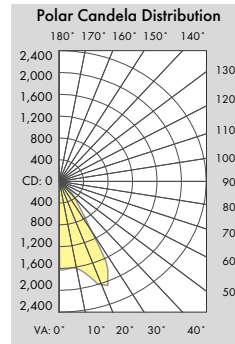

PHOTOMETRIC REPORT

* Contact Factory for IES File

	Illuminance at a Distance	
	Center Beam FC	Beam Width
2.0ft	147.3 fc	2.7 ft
4.0ft	36.8 fc	5.3 ft
6.0ft	16.4 fc	8.0 ft
8.0ft	9.2 fc	10.6 ft
10.0ft	5.9 fc	13.3 ft
12.0ft	4.1 fc	16.0 ft

Beam Spread: 66°

LLCYL-5-G2-14W

	Illuminance at a Distance	
	Center Beam FC	Beam Width
2.0ft	228.7 fc	2.7 ft
4.0ft	57.2 fc	5.3 ft
6.0ft	25.4 fc	8.0 ft
8.0ft	14.3 fc	10.6 ft
10.0ft	9.2 fc	13.3 ft
12.0ft	6.4 fc	16.0 ft