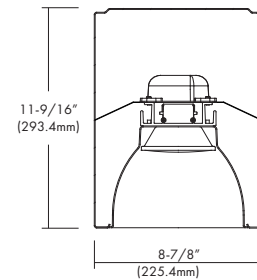

LLCYL-5-G2

5" LED Cylinder - Available in Ceiling, Wall, and Pendant Mount

Construction: Powder Coated Aluminum
Reflector: Choice of 5 Reflectors

Finishes: Semi-Matte White (SMWH), Black (BLK), Bronze (BRZ) and Silver (SLV)

Light Source:

- **10W:** 120~277V/10W/1,000lm Beam Angle 67.7°
- **14W:** 120~277V/14W/1,400lm Beam Angle 75°
- **22W:** 120~277V/22W/2,200lm Beam Angle 75.5°

- Available in 80 or 90 CRI
- Select from 27K, 30K, 35K or 40K
- Triac/ELV – 5-100%; 120v
- 0-10V – 5-100%; 120v or 277v
- EM: Battery Backup: 9W/800lms (approx.), 90 minutes after full charge.

Notes/Certifications/Warranty:

- Operating Temperature -22° F to 104° F (-30°C to 40°C).
- Buy American Act Compliant
- cCSA-us Listed-See Trims for Location Ratings (Damp or Wet)
- 5 Year Limited Warranty on LED and Housing

Ceiling Mount