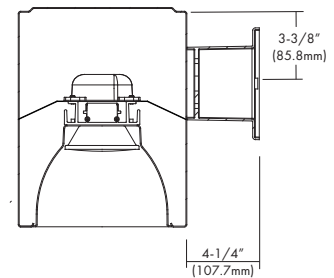

Wall Mount

Ceiling and Wall Mount Ordering Information:

PART#	WATTS	COLOR TEMP	CRI	DRIVER	FINISH	TRIM	OPTIONS
LLCYL-5-G2-C <i>(Ceiling Mount)</i>	10W 14W 22W	27K 30K 35K 40K	8 9	UTD: 120~277VAC, Triac/ELV Dimming (14W & 22W Only) *TRIAC/ELV Dimming at 120V Only UZTD: 120~277VAC, 0~10V Dimming (10W, 14W & 22W)	SMWH BLK ORB SLV	Order on Page 2.	EM: Emergency Driver BIEM: Bodine Integral EM
LLCYL-5-G2-W <i>(Wall Mount)</i>							

Pendant Mount Ordering Information:

PART#	PENDANT STYLE	STEM For Swivel	CABLE & CORD LENGTH	WATTS	COLOR TEMP	CRI	DRIVER	FINISH	TRIM	OPTIONS
LLCYL-5-G2-P	R: Rigid Stem <i>(Select Stem Length)</i> S: Swivel Mount <i>(Select Stem Length)</i> C: Cord & Cable <i>(Select Cable and Cord Length)</i>	12" 18" 24" 36" 48"	C32: 32" C58: 58" C108: 108" C128: 128"	10W 14W 22W	27K 30K 35K 40K	8 9	UTD: 120~277VAC, Triac/ELV Dimming (14W & 22W Only) *TRIAC/ELV Dimming at 120V Only UZTD: 120~277VAC, 0~10V Dimming (10W, 14W & 22W)	SMWH BLK ORB SLV	Order on Page 2.	EM: Emergency Driver BIEM: Bodine Integral EM