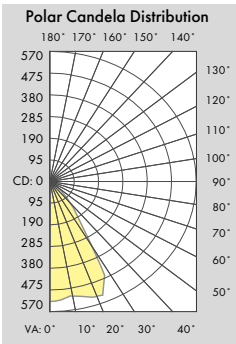

PHOTOMETRIC REPORT

* Contact Factory for IES File

	Illuminance at a Distance	
	Center Beam FC	Beam Width
2.0ft	147.3 fc	2.7 ft
4.0ft	36.8 fc	5.3 ft
6.0ft	16.4 fc	8.0 ft
8.0ft	9.2 fc	10.6 ft
10.0ft	5.9 fc	13.3 ft
12.0ft	4.1 fc	16.0 ft

Beam Spread: 66°

LLCYL-5-G2-14W