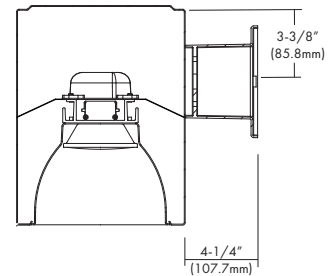

Wall Mount

Ceiling and Wall Mount Ordering Information:

PART#	WATTS	COLOR TEMP	CRI	DRIVER	FINISH	TRIM	OPTIONS
LLCYL-6-G2-C (Ceiling Mount)	10W 14W 22W 30W	27K 30K 35K 40K	8 9	UTD: 120~277VAC, Triac/ELV Dimming (14W, 22W & 30W Only) *TRIAC/ELV Dimming at 120V Only	SMWH BLK ORB SLV	Order on Page 2.	EM: Emergency Driver BIEM: Bodine Integral EM
LLCYL-6-G2-W (Wall Mount)				UZTD: 120~277VAC, 0~10V Dimming (10W, 14W, 22W, & 30W)			

Pendant Mount Ordering Information:

PART#	PENDANT STYLE	STEM For Swivel	CABLE & CORD LENGTH	WATTS	COLOR TEMP	CRI	DRIVER	FINISH	TRIM	OPTIONS
LLCYL-6-G2-P	R: Rigid Stem (Select Stem Length) S: Swivel Mount (Select Stem Length) C: Cord & Cable (Select Cable and Cord Length)	12" 18" 24" 36" 48"	C32: 32" C58: 58" C108: 108" C128: 128"	10W 14W 22W 30W	27K 30K 35K 40K	8 9	UTD: 120~277VAC, Triac/ELV Dimming (14W, 22W & 30W Only) *TRIAC/ELV Dimming at 120V Only	SMWH BLK ORB SLV	Order on Page 2.	EM: Emergency Driver BIEM: Bodine Integral EM
							UZTD: 120~277VAC, 0~10V Dimming (10W, 14W, 22W, & 30W)