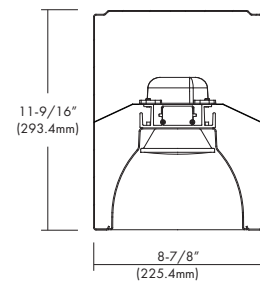

LLCYL-6-G2

6" LED Cylinder - Available in Ceiling, Wall, and Pendant Mount

Construction: Powder Coated Aluminum
Reflector: Choice of 5 Reflectors

Finishes: Semi- Matte White (SMWH), Black (BLK), Bronze (BRZ) and Silver (SLV)

Light Source:

- **10W:** 120~277V/10W/1,000lm Beam Angle 67.7°
- **14W:** 120~277V/14W/1,400lm Beam Angle 75°
- **22W:** 120~277V/22W/2,200lm Beam Angle 75.5°
- **30W:** 120~277V/30W/3,000lm Beam Angle 77°

- Available in 80 or 90 CRI
- Select from 27K, 30K, 35K or 40K
- Triac/ELV – 5-100%; 120v
- 0-10V – 5-100%; 120v or 277v
- EM: Battery Backup: 9W/800lms (approx.), 90 minutes after full charge.

Notes/Certifications/Warranty:

- Operating Temperature -22° F to 104° F (-30°C to 40°C).
- Buy American Act Compliant
- cCSA-us Listed-See Trims for Location Ratings (Damp or Wet)
- 5 Year Limited Warranty on LED and Housing

Ceiling Mount