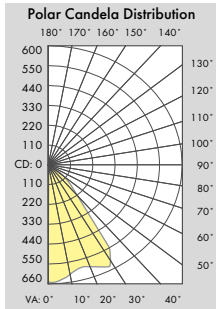

PHOTOMETRIC REPORT

* Contact Factory for IES File

Center Beam FC	Beam Width
2.0ft	163.9fc
4.0ft	41.0fc
6.0ft	18.2fc
8.0ft	10.2fc
10.0ft	6.6fc
12.0ft	4.6fc

Beam Spread: 63°

LLCYL-8-G2-14W

Center Beam FC	Beam Width
2.0ft	248.0fc
4.0ft	62.0fc
6.0ft	27.6fc
8.0ft	15.5fc
10.0ft	9.9fc
12.0ft	6.9fc