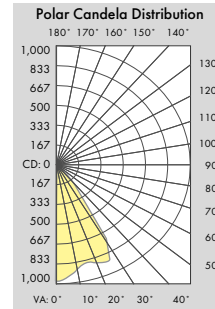

PHOTOMETRIC REPORT

* Contact Factory for IES File

Center Beam FC	Beam Width
2.0ft	163.9fc
4.0ft	41.0fc
6.0ft	18.2fc
8.0ft	10.2fc
10.0ft	6.6fc
12.0ft	4.6fc

Beam Spread: 63°

LLCYL-8-G2-14W

Center Beam FC	Beam Width
2.0ft	248.0fc
4.0ft	62.0fc
6.0ft	27.6fc
8.0ft	15.5fc
10.0ft	9.9fc
12.0ft	6.9fc

Beam Spread: 63°

LLCYL-8-G2-23W

Center Beam FC	Beam Width
2.0ft	348.8fc
4.0ft	87.2fc
6.0ft	38.8fc
8.0ft	21.8fc
10.0ft	14.0fc
12.0ft	9.7fc

Beam Spread: 63°

LLCYL-8-G2-30W

Approved Dimmers

*** Lutron:**

Triac: Skylark S-600
 ELV: NovaT NTELV-300 & 600
 Diva DVELV-300P & 303P
 Maestro MAELV-600
 Skylark SEL-VB-300P