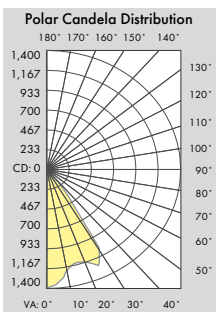

PHOTOMETRIC REPORT

* Contact Factory for IES File

Center Beam FC	Beam Width
2.0ft	163.9fc
4.0ft	41.0fc
6.0ft	18.2fc
8.0ft	10.2fc
10.0ft	6.6fc
12.0ft	4.6fc

Beam Spread: 63°

LLCYL-8-G2-14W

Center Beam FC	Beam Width
2.0ft	248.0fc
4.0ft	62.0fc
6.0ft	27.6fc
8.0ft	15.5fc
10.0ft	9.9fc
12.0ft	6.9fc

Beam Spread: 63°

LLCYL-8-G2-23W

Center Beam FC	Beam Width
2.0ft	348.8fc
4.0ft	87.2fc
6.0ft	38.8fc
8.0ft	21.8fc
10.0ft	14.0fc
12.0ft	9.7fc

Beam Spread: 63°

LLCYL-8-G2-30W

Approved Dimmers

*** Lutron:**

Triac: Skylark S-600
 ELV: NovaT NTELV-300 & 600
 Diva DVELV-300P & 303P
 Maestro MAELV-600
 Skylark SEL-VB-300P