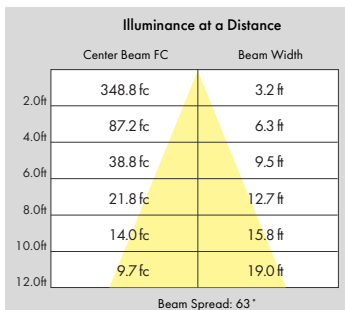

LLCYL-8-G2-30W

○ Triac/ELV/0-10V Approved Dimmers

* Lutron:

Triac: Skylark S-600
ELV: NovaT NTELV-300 & 600
Diva DVELV-300P & 303P
Maestro MAELV-600
Skylark SEL-VB-300P

0-10V: Diva DDTV

Divya DVSTV-IV

CFL/LED: Diva DVCL-253P

Ariadni AYCL-253P

* Leviton:

Triac: Trimatron #705W

ELV: IPE04-1L (ELV)

Acanti: ATE06-1LW

* Consult tech. service or factory for additional dimmers