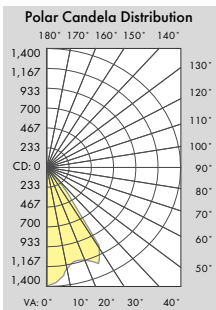

LLCYL-8-G2-30W

○ Triac/ELV/0-10V Approved Dimmers

* Lutron:

Triac: Skylark S-600
ELV: NovaT NTELV-300 & 600
Diva DVELV-300P & 303P
Maestro MAELV-600
Skylark SEL-VB-300P

0-10V: Diva DDTV

Divya DVSTV-IV

CFL/LED: Diva DVCL-253P

Ariadni AYCL-253P

* Leviton:

Triac: Trimatron #705W

ELV: IPE04-1L (ELV)

Acanti: ATE06-1LW

* Consult tech. service or factory for additional dimmers