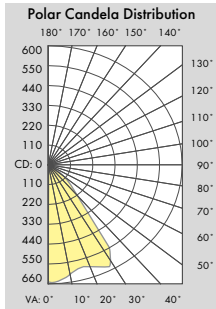

PHOTOMETRIC REPORT

* Contact Factory for IES File

LLCYL-8-G2-14W