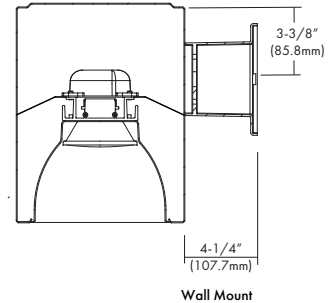

Wall Mount

Ceiling and Wall Mount Ordering Information:

PART#	WATTS	COLOR TEMP	CRI	DRIVER	FINISH	TRIM	OPTIONS
LLCYL-8-G2-C (Ceiling Mount)	10W	27K	8	UTD: 120~277VAC, Triac/ELV Dimming (14W, 22W & 30W Only) *TRIAC/ELV Dimming at 120V Only UZTD: 120~277VAC, 0~10V Dimming (10W, 14W, 22W, 30W & 44W)	SMWH BLK ORB SLV	Order on Page 2.	EM: Emergency Driver BIEM: Bodine Integral EM
LLCYL-8-G2-W (Wall Mount)	14W 22W 30W 44W	30K 35K 40K	9				

*TRIAC/ELV Dimming at 120V Only

Pendant Mount Ordering Information:

PART#	PENDANT STYLE	STEM For Swivel	CABLE & CORD LENGTH	WATTS	COLOR TEMP	CRI	DRIVER	FINISH	TRIM	OPTIONS
LLCYL-8-G2-P	R: Rigid Stem (Select Stem Length) S: Swivel Mount (Select Stem Length) C: Cord & Cable (Select Cable and Cord Length)	12" 18" 24" 36" 48"	C32: 32" C58: 58" C108: 108" C128: 128"	10W 14W 22W 30W 44W	27K 30K 35K 40K	8 9	UTD: 120~277VAC, Triac/ELV Dimming (14W, 22W & 30W Only) *TRIAC/ELV Dimming at 120V Only UZTD: 120~277VAC, 0~10V Dimming (10W, 14W, 22W, 30W, & 44W)	SMWH BLK ORB SLV	Order on Page 2.	EM: Emergency Driver BIEM: Bodine Integral EM