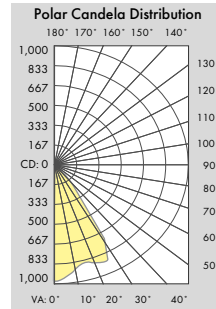

LLCYL-8-G2-23W