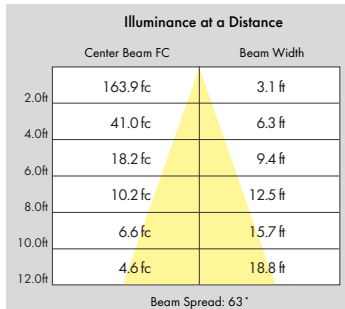

PHOTOMETRIC REPORT

* Contact Factory for IES File

LLCYL-8-G2-14W