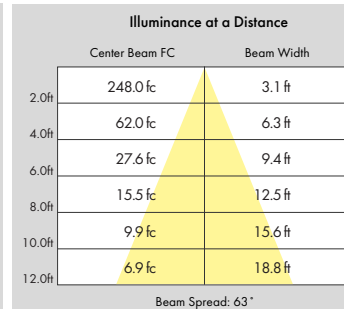

LLCYL-8-G2-23W