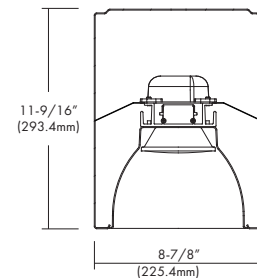

LLCYL-8-G2

8" LED Cylinder - Available in Ceiling, Wall, and Pendant Mount

Construction: Powder Coated Aluminum
Reflector: Choice of 5 Reflectors

Finishes: Semi-Matte White (SMWH), Black (BLK), Bronze (BRZ) and Silver (SLV)

Light Source:

10W: 120~277V/10W/1,000lm Beam Angle 67.7°

14W: 120~277V/14W/1,400lm Beam Angle 75°

22W: 120~277V/22W/2,200lm Beam Angle 75.5°

30W: 120~277V/30W/3,000lm Beam Angle 77°

44W: 120~277V/44W/4,400lm Beam Angle 77°

- Available in 80 or 90 CRI
- Select from 27K, 30K, 35K or 40K
- Triac/ELV – 5-100%; 120v
- 0-10V – 5-100%; 120v or 277v
- EM: Battery Backup: 9W/800lms (approx.), 90 minutes after full charge.

Notes/Certifications/Warranty:

- Operating Temperature -22° F to 104° F (-30°C to 40°C).
- Buy American Act Compliant
- cCSA-us Listed-See Trims for Location Ratings (Damp or Wet)
- 5 Year Limited Warranty on LED and Housing

Ceiling Mount