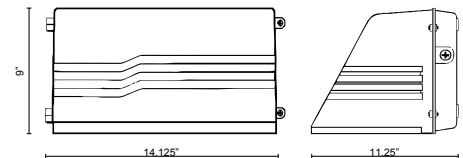

LLDC150-90

14" Cut off LED Wallpack with a Die Cast Aluminum Body and Impact Resistant Glass Lens.

Finishes: Bronze (BRZ), White (WH), Black (BLK), Silver (SL) and Custom Colors (CC)

Dimensions: 14.125"L x 9.00"H x11.25"E

Notes/ Certifications/Warranty

- Universal Voltage- 120-277V Standard
- Power Factor >0.90 - THD <20
- Type VS Distribution
- Can be Surface Mounted over an Existing 4" Outlet Box or Surface Wired through a 1/2" Conduit Entry
- Additional Conduit entries Available for Photocells & other Components
- Buy American Act Compliant
- DLC Premium
- Dark Sky
- cETLus Listed for Wet Locations
- IP-65 Rated
- Standard Operating Temperature -20°C to 40°C. 0°C -40°C with EM Pack Option
- 5 Year Warranty