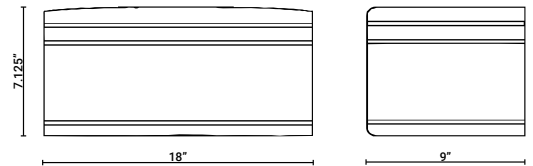

LLDCSHM

18" Half-Moon LED Wallpack with a Die Cast Aluminum Body and Impact Resistant Glass Lens

Finishes: Bronze (BRZ), White (WH), Black (BLK), Silver (SL) and Custom Colors (CC)

Dimensions: 118.00"L x 7.125"H x 9.00"E

Notes/ Certifications/Warranty

- Universal Voltage- 120-277V Standard
- Power Factor >0.90 - THD <20
- Type IV Distribution
- 4" x 4" Gasketed Wall Plate allows the Installer to Quickly Mount and Wire the Fixture without Opening the Housing
- Buy American Act Compliant
- Dark Sky
- DLC
- cETLus Listed for Wet Locations
- IP-65 Rated
- Standard Operating Temperature -20°C to 40°C. 0°C -40°C with EM Pack Option
- 5 Year Warranty