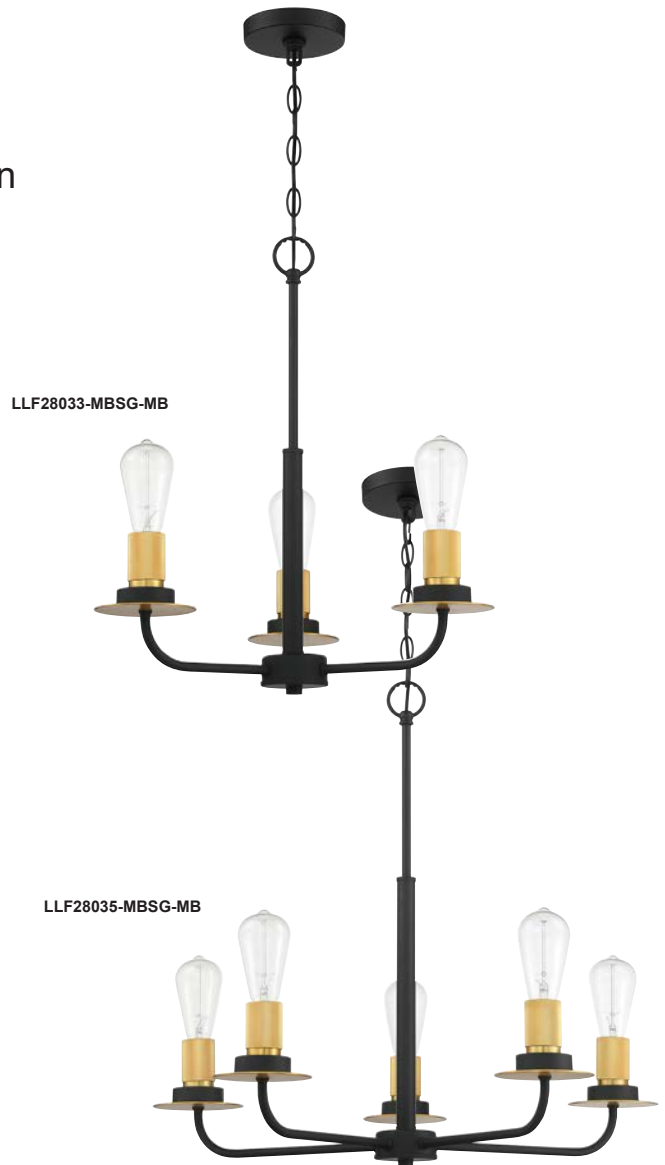

## LLF28033-MBSG-MB LLF28035-MBSG-MB

Minimalist Chandelier in Matte Black with Satin Gold Highlights. Available in 3 or 5 Light.

**Finish:** Matte Black and Satin Gold (MBSG)

**Dimensions:**

- **LLF28033-MBSG-MB:** 20.5"H x 22.375"W
- **LLF28035-MBSG-MB:** 27.125"H x 25.5" W

**Light Source:**

- **LLF28033-MBSG-MB:** Requires 3 x 100W Max
- **LLF28035-MBSG-MB:** Requires 5 x 100W Max
- Required Medium Base Lamp not Included

**Notes:**

- 120V
  - 48" Leads
  - Dims Per Lamp Specs
  - LED Lamps Available for Companion Shipping-
- Ask Your Lumencia Rep For More Information.*

**Warranty/Certifications:**

- ETL Rated For Dry Locations
- 1 Year Limited Warranty

**ORDERING INFORMATION**

Model
LLF28033-MBSG-MB LLF28035-MBSG-MB