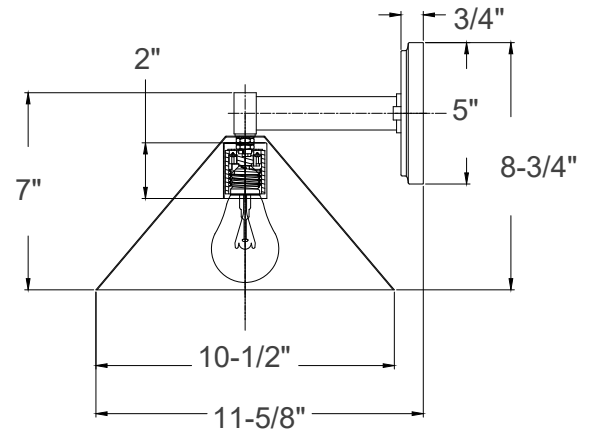

DISCONTINUED 03/2026

LL4408-BLK-MBLED930

Black Cone Wall Fixture with Gold Reflector

Construction:

Body Material: Steel

Dimensions: 8.75"H x 10.50"W x 11.625"E

Light Source: Includes 1 x 120v/9w/800lm/30K/90CRI/
Dimmable Medium Base LED Bulb

Dimming: Lumencia recommends the use of a UL or ETL LED Ready Dimmer that is compatible with your chosen lamps. Dimming capabilities will vary depending on the dimmer control, load, and circuit installation. We recommend testing dimmers prior to installation for larger projects.

Notes/Certifications/Warranty:

- 120V
- cETLus Listed for Wet Locations
- CEC JA8 Compliant*
- 1 Year Limited Warranty

*Included MB LED lamp listed on CEC JA8 website as L9-A19DG-9W-30

ORDERING INFORMATION

Part #
LL4408-BLK-MBLED930