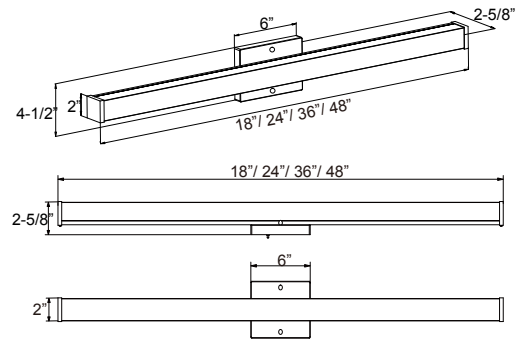

PART #	FINISH
LL4907-18-JA8 LL4907-24-JA8 LL4907-36-JA8 LL4907-48-JA8	BN MBK