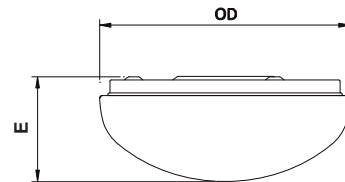

LL2-024XD Series Round Puff Ceiling Fixture

Finish: White (WHT) Standard.

Lens: White Acrylic

Dimensions:

LL2-0245D: 11.0"OD x 4.3"E

LL2-0246D: 14.0"OD x 4.6"E

Light Source:

• **LL2-0245D-9W[^]:** UNV/9w/1000lmDel@30k/80CRI.

Non-Dimming Standard

• **LL2-0245D[^]:** UNV/17w/1600lm Del@30k/80CRI.

Non-Dimming Standard

• **LL2-0246D:** UNV/24w/2560lm Del@30k/80CRI.

Non-Dimming Standard

• **LL2-0247D-JA8-30K:** UNV/38w/3280lmsDel@30k/90CRI

010v Dimming Standard, CEC Listed, Meets T24 JA8. Not Energy Star.

Available by Special Order Only:

LL2-0247D: UNV/35W/3280lm Delivered@30k/80CRI.
Non-Dimming (18.9"OD x 4.6"E) Not Energy Star Rated

100 Piece Minimum

Options:

- 010V: 010V Dimming
- TRIAC[^]: TRIAC Dimming *for LL2-0245D and LL2-0245D-9W Only*

Certification/Warranty:

- ETL/cETL Listed for Damp Locations (Indoor Use Only)
- 5 Years Limited Warranty on Driver and LED
- 1 Year Warranty on Frame and Lens from Defects
- Energy Star Rated *(except JA8 Version)*

Model	Color Temp.	Options
LL2-0245D-9W LL2-0245D LL2-0246D LL2-0247D*	30K 40K MCT*	010V- 010V Dimming TRIAC[^]- TRIAC Dimming Only available for LL2-0245D-9W and LL2-0245D

*Special Order- MOQ and Longer Lead Times may Apply
May be available in other wattages, voltages, color temperatures, finishes, and lamping sources with orders of 50 units or more.
Contact your rep or the factory for more information.
Note: Specifications are subject to change without Notice.