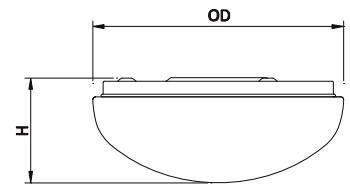

LL2-024XD Series Round Puff Ceiling Fixture

Finish: White (WHT) Standard.
Lens: White Acrylic

Dimensions:

LL2-0245D: 11.0"OD x 4.3"E

LL2-0246D: 14.0"OD x 4.6"E

LL2-0247D: 18.9"OD x 4.6"E

Light Source:

• **LL2-0245D-9W[^]:** UNV/9w/1000lmDel@30k/80CRI.
Non-Dimming Standard

• **LL2-0245D[^]:** UNV/17w/1600lm Del@30k/80CRI.
Non-Dimming Standard

• **LL2-0246D:** UNV/24w/2560lm Del@30k/80CRI.
Non-Dimming Standard

• **LL2-0247D-JA8-30K:** UNV/38w/3280lmsDel@30k/90CRI
010v Dimming Standard, CEC Listed, Meets T24 JA8. Not Energy Star.

Available by Special Order Only:

LL2-0247D: UNV/35W/3280lm Delivered@30k/80CRI.
Non-Dimming (18.9"OD x 4.6"E) Not Energy Star Rated
100 Piece Minimum

Options:

- 010V: 010V Dimming
- TRIAC[^]: TRIAC Dimming *for LL2-0245D and LL2-0245D-9W Only*

Certification/Warranty:

- ETL/cETL Listed for Damp Locations (Indoor Use Only)
- 5 Years Limited Warranty on Driver and LED
- 1 Year Warranty on Frame and Lens from Defects
- Energy Star Rated *(except JA8 Version)*

Model	Color Temp.	Options
LL2-0245D-9W LL2-0245D LL2-0246D LL2-0247D*	30K 40K MCT*	010V- 010V Dimming TRIAC[^]- TRIAC Dimming Only available for LL2-0245D-9W and LL2-0245D)

*Special Order- MOQ and Longer Lead Times may Apply
May be available in other wattages, voltages, color temperatures, finishes, and lamping sources with orders of 50 units or more.
Contact your rep or the factory for more information.
Note: Specifications are subject to change without Notice.