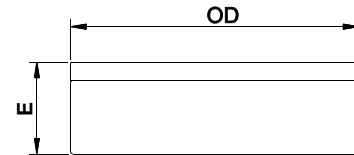

LL2-0245D-B-SN
LL2-0246D-B-SN
LL2-0247D-B-SN
Round Puff Ceiling Fixture with
Decorative Satin Nickel Rim

Lens: White Acrylic

Dimensions:

LL2-0245D-B-SN: 11.0"OD x 3.7"E

LL2-0246D-B-SN: 14.0"OD x 3.9"E

LL2-2047D-B-SN: 18.9"OD x 3.9"E

Light Source:

- **LL2-0245D-B-SN[^]:** 120V/17w/1600lm Del@30k/80CRI. Non-Dimming
- **LL2-0246D-B-SN:** UNV/24w/2560lm Del@30k/80CRI. Non-Dimming
- **LL2-0247D-B-SN:** UNV/35w/3280lm Del@30k/80CRI. Non-Dimming - Not Energy Star Rated

Options:

- 010V: 010V Dimming
- TRIAC:[^] TRIAC Dimming *for LL2-0245D-B Only*

Certification/Warranty:

- ETL/cETL Listed for Damp Locations (Indoor Use Only)
- 5 Years Limited Warranty on Driver and LED
- 1 Year Warranty on Frame and Lens from Defects
- Energy Star Rated- except for LL2-0247D-B-SN

Model	Color Temp.	Options
LL2-0245D-B-SN[^]	30K_(STD)	010V- 010V Dimming TRIAC[^] - TRIAC Dimming (*Only available for LL2-0245D-B only)
LL2-0246D-B-SN	40K*	
LL2-0247D-B-SN	MCT*	

*Special Order- MOQ and Longer Lead Times may Apply
May be available in other wattages, voltages, color temperatures, finishes, and lamping sources with orders of 50 units or more. Contact your rep or the factory for more information. Specifications are subject to change without Notice.