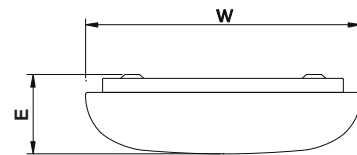

Model	Color Temp.	Options
LL2-0345D	30K	010V- 010V Dimming TRIAC[^]- Triac Dimming <i>(*Only Available for LL2-0345D)</i>
LL2-0346D	40K	
LL2-0347D	MCT*	

*Special Order- MOQ and Longer Lead Times may Apply
May be available in other wattages, voltages, color temperatures, finishes, and lamping sources with orders of 50 units or more.
Contact your rep or the factory for more information.
Note: Specifications are subject to change without Notice.