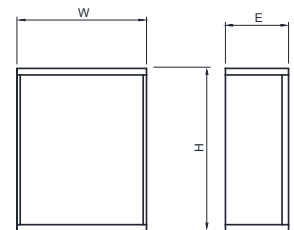

LL3-1843D

Outdoor Wall Mount Die-cast Aluminum with Powdercoat Finish and Polycarbonate Lens.

Finish: Black (BLK) Standard. White (WHT), or Gray (GRY) By Special Order

Dimensions: 9.8"H x 7.8"W x 3.8"E

Light Source:

- **LL3-1843D:** UNV/25w/1290lm Delivered@30k/80CRI. Non-Dimming

- **LL3-1843D-C-SC*:** (with characters) UNV/25w/1290lm Delivered@30k/80CRI. Non-Dimming

Notes/Certification/Warranty:

- UNV= Universal Voltage 120-277V
- UL/cUL, ETL/cETL Listed for Wet Locations
- Energy Star Rated
- 5 Years Limited Warranty on Driver and LED
- 1 Year Warranty on Frame and Lens from Defects.

Model	Color Temp.	Finish	Options
LL3-1843D LL3-1843D-C-SC*	30K 35K* 40K 50K*	BLK WHT* GRY*	PC-Photocell* BR- Braille <i>(for C-SC version only)</i>

*Special Order- MOQ and Longer Lead Times may Apply.
May be available with other voltage, wattage, and finish options by special order.
Please contact your Lumencia Representative for more information

C-SC: Silk Screen Printing on Acrylic Shade