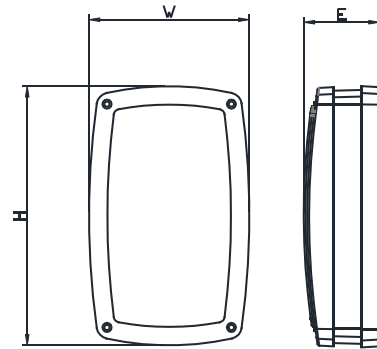

LL3-3383D

Outdoor Wall/Ceiling Mount

Die-cast Aluminum with Powdercoat Finish and Polycarbonate Lens.

Finish: Black (BLK) Standard. White (WHT) or Gray (GRY) By Special Order

Dimensions: 11.3"H x 7.0"W x 3.7"E

Light Source:

- **LL3-3383D:** 120V/15w/850lm Delivered@30k/80CRI. Non-Dimming

Certification/Warranty:

- UL/cUL, ETL/cETL Listed for Wet Locations
- Energy Star Rated
- 5 Years Limited Warranty on Driver and LED
- 1 Year Warranty on Frame and Lens from Defects.

Model	Color Temp.	Finish
LL3-3383D	30K	BLK
	35K*	WHT*
	40K*	GRY*
	50K*	

*Special Order- MOQ and Longer Lead Times may Apply.
May be available with other voltage, wattage, and finish options by special order.
Please contact your Lumencia Representative for more information