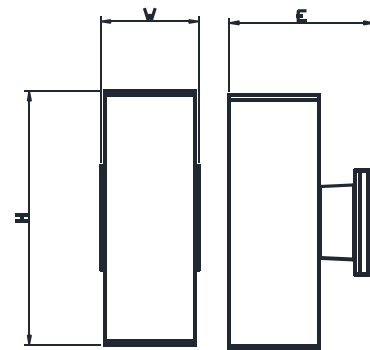

Job Name: _____

Type: _____

Part #: _____

Notes: _____

LL3-4046D

Outdoor Wall/Ceiling Mount

Die-cast Aluminum with Powdercoat Finish and Clear Glass Shade.

Finish: Oil Rubbed Bronze (ORB) Standard. Black (BLK) By Special Order

Dimensions: 12.0"H x 4.5"W x 7.0"E

Light Source:

- **LL3-4016D:** UNV/18w/1960lm Delivered@30k/80CRI. Non-Dimming

Certification/Warranty:

- UL/cUL, ETL/cETL Listed for Wet Locations
- Energy Star Rated
- 5 Years Limited Warranty on Driver and LED
- 1 Year Warranty on Frame and Lens from Defects.

Model	Color Temp.	Finish	Options
LL3-4016D	30K 35K* 40K* 50K*	BLK WHT* GRY*	PC-Photcell*

*Special Order- MOQ and Longer Lead Times may Apply.
May be available with other voltage, wattage, and finish options by special order.
Please contact your Lumencia Representative for more information