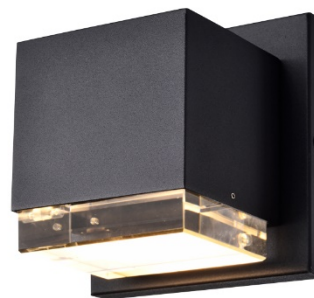

## LL3-4048D-B

Exterior Wall Sconce.

Raised Acrylic Room Numbers by Special Order.

**Construction:** Die-formed Cold Rolled Steel

**Shade:** Crystal Glass

**Finish:** Black (BLK), Custom Colors (CC) Available by Special Order

**Dimensions:**

**LL3-4048D-B:** 5.0"W x 5.0"H x 4.0"E

**LL3-4048D-B-RA:** 5.0"W x 10.0"H x 4.0"E

**Light Source:** 120~277V/8W/500lm/80CRI Non-Dimming

- 30K or 40K

**Notes/Certification/Warranty:**

- Numbers illuminated by down light
- Maximum Characters-3
- UNV: Universal Voltage 120-277V
- ETL/cETL Listed for Wet Locations
- ADA Compliant
- 5 Years Limited Warranty on Driver and LED
- 1 Year Warranty on Frame and Lens from MFG. Defects

Model	Color Temp.	Finish	Options
LL3-4048D-B LL3-4048D-B-RA*	30K 40K	<b>BLK-</b> Black (Std) <b>CC</b> Custom Color*	<b>BR-</b> Braille (for RA version only)

May be available with other voltage, wattage, and finish options by special order. Please contact your Lumencia Representative for more information