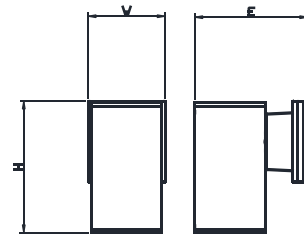

LL3-4048D

Cylindrical Outdoor Wall Mount

Construction: Die-cast Aluminum

Finishes: Oil Rubbed Bronze and Black (BLK), Custom Color (CC*)

Dimensions: 8.00"H x 4.50"W x 7.00"E

Light Source *Dedicated LED:*

LL3-4048D: 120~277V/9W/750lm/80CRI

• Available in 30K, 35K, 40K, or 50K

Notes/Certifications/Warranty

- Optional Built in Photocell
- Optional Dimming: 120V TRIAC Dimming
- ETL/cETL Listed for Wet Locations
- LL3-4048D-JA8 Only: CEC Certified
- Energy Star Rated
- 5 Year Limited Warranty

Part #	Finish	Color Temp	Options
LL3-4048D	ORB BLK CC*	30K 35K 40K 50K	PC-Photocell TRIAC- TRIAC Dimming

May be available with other voltage, wattage, finish, and cable length options by special order. Please contact your Lumencia Representative for more information

Matching Ceiling or Pendant Mount
Available: LLC4048D, LLP4048D,
LLC5048D, LLP5048D