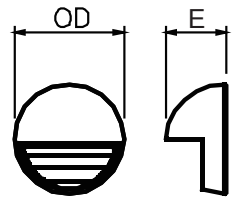

LL3-4079D

Dark Sky Friendly Outdoor Wall Sconce.
Silk screen Room Numbers by Special Order.

Construction: Die Cast Aluminum

Shade: Glass

Finish: Black (BLK) Standard. Custom Color (CC) by Special Order.

Dimensions: 6.3"OD x 3.4"E

Light Source: 120~277V/9W/390lm Del/80CRI/Non-Dimming

- Available in 30K or 40K.

Notes/Certification/Warranty:

- Numbers Illuminated by Downlight
- Maximum Characters - 3
- ETL/cETL Listed for Wet Locations
- ADA Compliant
- 5 Years Limited Warranty on Driver and LED
- 1 Year Limited Warranty on Frame and Lens from MFG. Defects.

Model	Color Temp.	Finish	Options
LL3-4079D LL3-4079D-SS*	30K 40K	BLK-Black (STD) CC-Custom Color	BR- Braille (for SS version only)

May be available with other voltage, wattage, and finish, options by special order. Please contact your Lumencia Representative for more information

SS: Silk Screen Printing On Metal Plate   *Special Order-MOQ and Longer Lead Times may Apply.