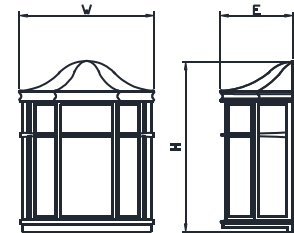

Job Name: _____

Type: _____

Part #: _____

Notes: _____

LL3-4082D

Exterior Wall Scone

Die-cast Aluminum with Powdercoat Finish. White Polycarbonate Lens.

Finish: Black (BLK) Standard. White (WHT) By Special Order.

Dimensions: 9.8"H x 7.8"W x 4.2"E

Light Source:

- **LL3-4082D:** 120V/15w/850lm Delivered@30K/80CRI. Non-Dimming
- **LL3-4082D-11W:** 120V/11w/500lm Delivered@30K/80CRI. Non-Dimming
- **LL3-4082D-JA8:** 120V/15w/680lm Delivered@30K/90CRI. Non-Dimming

Certification/Warranty:

- UL/cUL, ETL/cETL Listed for Wet Locations
- LL3-4082D and LL3-4082D-11W are Energy Star Rated
  JA8 Version is Not EStar
- 5 Years Limited Warranty on Driver and LED
- 1 Year Warranty on Frame and Lens from MFG. Defects.

Model	Color Temp.	Finish	Options
LL3-4082D	30K	BLK	PC-Photocell
LL3-4082D-11W	40K*	WHT*	
LL3-04082D-JA8	50K*		

*Special Order-MOQ and Longer Lead Times may Apply. May be available with other voltage, wattage, and finish options by special order. Please contact your Lumencia Representative for more information