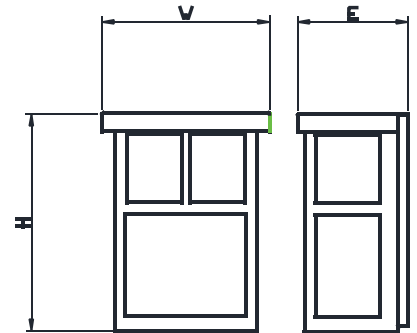

Job Name: _____

Type: _____

Part #: _____

Notes: _____

LL3-4311D

Outdoor Wall Mount

Die-cast Cold-Rolled Steel with Powdercoat Finish and Glass shade.

Finish: Black (BLK) Standard. White (WHT) or Gray (GRY) by Special Order

Dimensions:

LL3-4311D: 9.1"H x 6.7"W x 4.4"E

LL3-4311D-11W: 9.1"H x 6.7"W x 4.4"E

LL3-4311D-L: 12.0"H x 10.0"W x 4.0"E

Light Source:

- **LL3-4311D:** 120V/15w/1380lm Delivered@30k/80CFL. Non-Dimming
- **LL3-4311D-11W:** 120V/11w/770lm Delivered@30K/80CRI. Non-Dimming
- **LL3-4311D-L:** 120V/15w/1380lm Delivered@30K/80CRI. Non-Dimming