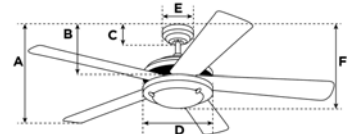

- A. Top of Canopy to Bottom of Blades.....5.1"
- B. Top of Canopy to Bottom of Switch House .....6.8"
- C. Top of Canopy to Bottom of Canopy .....N/A
- D. Width of Motor Housing.....8.5"
- E. E. Width of Canopy .....N?A
- F. Top of Canopy to Bottom of Glass .....10.8"