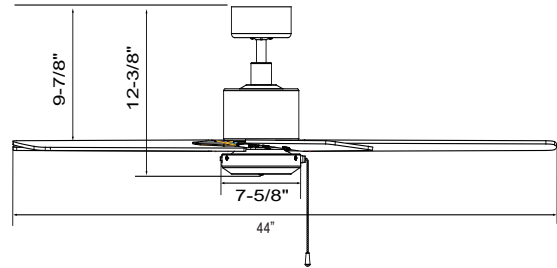

- White with White Blades (WH)

Dimensions: 44"OD x 12.375"OH

Blades: 3 ABS Waterproof Blades

Notes/Certifications/Warranty:

- 120V
- 4" Downrod
- Downrod Mount Only
- Lead Wire: 76"
- Pull Chain Standard
- Remote Control *(Sold Separately Part# LLRC-10-AC)*
- Wall Control *(Sold Separately Part# LLWC8-WH or LLWC16-WH
Wall Control must be mounted indoors)*
- *Light Kit (Sold Separately Part# LL1RP69LK-LED)*
- AC Motor | 172 x 14 mm motor | 3 capacitors
- Speeds: 3, Reversible
- RPM: 260 (High)/112 (Low)
- CFM: 4058
- Airflow Efficiency: 134
- ETLus Listed for Wet Locations
- CEC Title 20 Compliant
- Energy Star Rated
- Limited Lifetime Motor Warranty
- All other Parts Have a 1 Year Warranty.

Dimensions: 4.5" L x 4.5" W x 0.87" W

Electrical:

- 120V/ 50-60 H
- 3 Wire Installatio
- 1.5A Max Load for Ceiling Fa
- 300W Max Load for Ligh
- Use with CFL and LED Source
- Maximum distance is 20 fee

Transmitter: