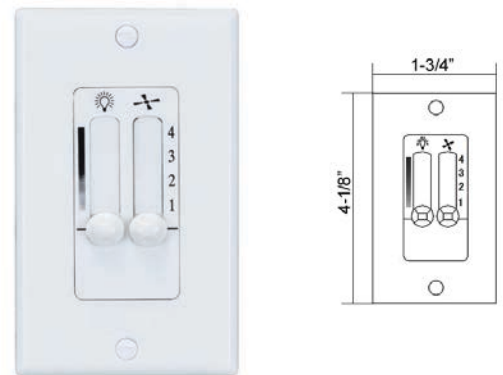

- White with White Blades (WH)

Dimensions: 44"OD x 12.375"OH

Blades: 3 ABS Waterproof Blades

Notes/Certifications/Warranty:

- 120V
- 4" Downrod
- Downrod Mount Only
- Lead Wire: 76"
- Pull Chain Standard
- Remote Control *(Sold Separately Part# LLRC-10-AC)*
- Wall Control *(Sold Separately Part# LLWC8-WH or LLWC16-WH
Wall Control must be mounted indoors)*
- *Light Kit (Sold Separately Part# LL1RP69LK-LED)*
- AC Motor | 172 x 14 mm motor | 3 capacitors
- Speeds: 3, Reversible
- RPM: 260 (High)/112 (Low)
- CFM: 4058
- Airflow Efficiency: 134
- ETLus Listed for Wet Locations
- CEC Title 20 Compliant
- Energy Star Rated
- Limited Lifetime Motor Warranty
- All other Parts Have a 1 Year Warranty.

Dimensions: 4.5" L x 4.5" W x 0.87" W

Electrical:

- 120V/ 50-60 H
- 3 Wire Installatio
- 1.5A Max Load for Ceiling Fa
- 300W Max Load for Ligh
- Use with CFL and LED Source
- Maximum distance is 20 fee

Transmitter:

- UL Listed for Dry Location
- FCC Certified
- 1 Year Limited Warranty

ORDERING INFORMATION

Model
LLRC-10-AC

Wall Controls

LLWC8-WH 4 Speed

Features:

- 4 Speed Fan Control
- Full-range dimming of light

Dimensions: 1.75"W x 4.125"H

Electrical:

- 120V/ 60Hz
- 3-wire installation
- Compatible with LED, CFL and Incandescent

Notes/Certifications/Warranty:

- Installs in a standard single-gang electrical box.
- Wall Control must be Mounted Indoors
- Not for Multiple Fan Control
- cULus Listed for Dry Locations