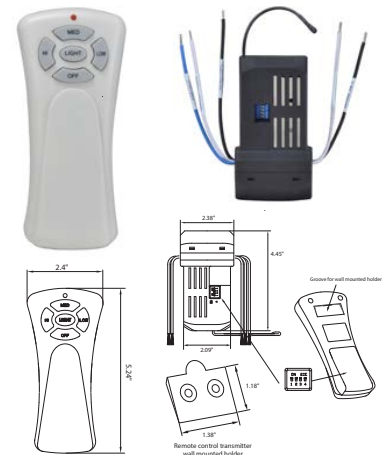

ORDERING INFORMATION

Model
LLRC-10-AC