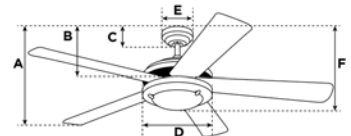

A. Top of Canopy to Bottom of Blades.....	9.5"
B. Top of Canopy to Bottom of Switch House.....	3.0"
C. Top of Canopy to Bottom of Canopy.....	3.0"
D. Width of Motor Housing.....	9.5"
E. E. Width of Canopy.....	9.1"
F. Top of Canopy to Bottom of Glass.....	13.8"