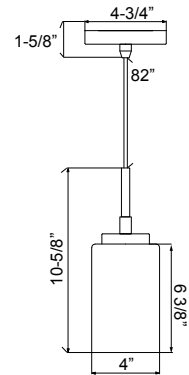

Dimensions: Glass: 4.00"OD x 6.375"H
Includes 72.00" of Adjustable Cable for a 6' MAX Hanging Height

Light Source Dedicated LED: 120V/8W/600lm/30K/>80CRI/Dimmable

Notes/Certifications/Warranty

- 120V
- TRIAC Dimming
- Canopy and universal mounting bracket included
- cETL Listed for Damp Locations
- Energy Star Rated
- 50K Life Hours
- 5 Year Limited Warranty