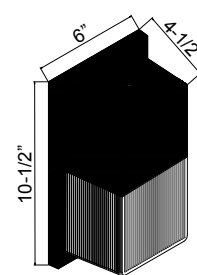

Job Name: _____

Type: _____

Part #: _____

Notes: _____

LL4433-15W-ORB-PC LL4433-25W-ORB-PC

Residential outdoor wall mount in oil rubbed bronze with integrated photocell

Construction: Aluminum and steel with acrylic len

Dimensions:

- LL4433-15W-ORB-PC: 10.50"H x 6.00"W x 4.50"E
- LL4433-25W-ORB-PC: 13.00"H x 7.50"W x 5.00"E

Light Source:

- LL4433-15W-ORB-PC: 120V/15W/1050lm Del@40K/80CRI/Non-Dimming
- LL4433-25W-ORB-PC: 120V/25W/1500lm Del@40K/80CRI/Non-Dimming

Notes/Certifications/Warranty:

- 120V
- Beam/light angle: 120°
- Dimmable TRIAC and ELV, 10-100%
- Dusk-to-dawn integrated photocell
- Direct AC operation - comes with 120 Driver
- Operating temperature: -4°F (-20°C) to 104°F (40°C)
- cETLus for wet locations
- 5 year limited warranty

15 Watt

PART #
LL4433-15W-ORB-PC LL4433-25W-ORB-PC