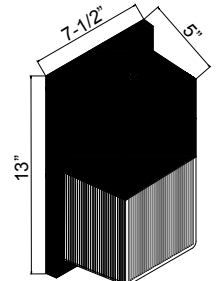

25 Watt

PART #
LL4433-15W-ORB-PC LL4433-25W-ORB-PC