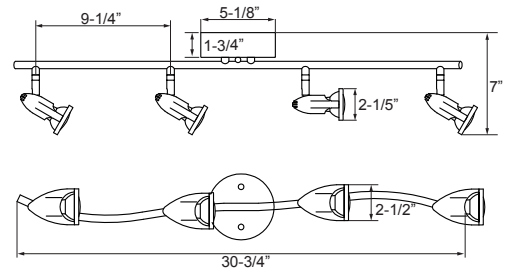

LL49354-3LED-BN-30K

LL49353-4LED-BN-30K

3 and 4 Light Directional in Brushed Nickel with Frosted Glass Lens

Light Source :

Note each head is 5w each - overall wattage and lumens is for entire fixture

LL49354-3LED-BN-30K: 120V/15W/950lm (source) 30K/80CRI Dimming

LL49353-4LED-BN-30K: 120V/20W/1481lm (source) 30K/80CRI Dimming

Dimensions.

LL49354-3LED-BN-30K: 24.5”L x 5.00”W x 6.00”H

LL49353-4LED-BN-30K: 30.75”L x 5.25W x 7.00” H

Notes/Certifications/Warranty:

- 120V-60Hz
- TRIAC Dimming, 15-100%
- 330° Horizontal Head Rotation
- 90° Vertical Head Rotation
- Energy Star Rated
- cETLus Listed for Damp Locations
- 50K Life Hours
- 5 Year Limited Warranty

4 head Light Bar

PART #

LL49354-3LED-BN-30K

LL49353-4LED-BN-30K