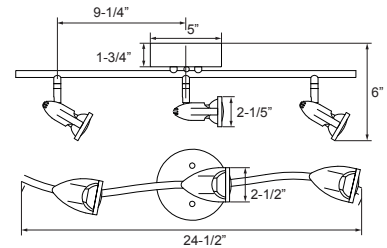

LL49354-3LED-BN-30K

LL49353-4LED-BN-30K

3 and 4 Light Directional in Brushed Nickel with Frosted Glass Lens

Light Source :

Note each head is 5w each - overall wattage and lumens is for entire fixture

LL49354-3LED-BN-30K: 120V/15W/950lm (source) 30K/80CRI Dimming

LL49353-4LED-BN-30K: 120V/20W/1481lm (source) 30K/80CRI Dimming

Dimensions.

LL49354-3LED-BN-30K: 24.5”L x 5.00”W x 6.00”H

LL49353-4LED-BN-30K: 30.75”L x 5.25W x 7.00” H

Notes/Certifications/Warranty:

- 120V-60Hz
- TRIAC Dimming, 15-100%
- 330° Horizontal Head Rotation
- 90° Vertical Head Rotation
- Energy Star Rated
- cETLus Listed for Damp Locations
- 50K Life Hours
- 5 Year Limited Warranty

4 head Light Bar

PART #

LL49354-3LED-BN-30K

LL49353-4LED-BN-30K