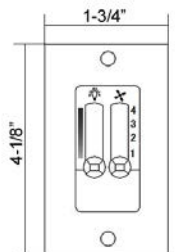

Notes/Certifications/Warranty:

- Installs in a standard single-gang electrical box.
- Wall Control must be Mounted Indoors
- Not for Multiple Fan Control
- cULus Listed for Dry Locations