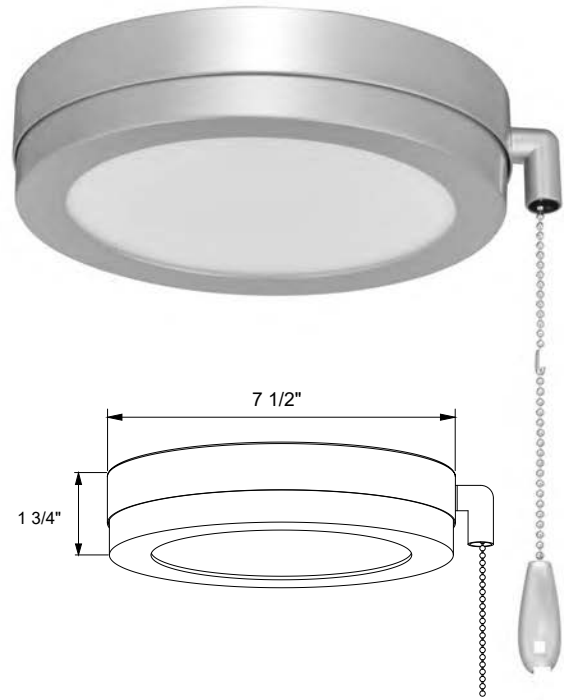

Dimensions: 52"OD x 12.375"OH

Blades: 5 ABS Waterproof Coated Blades

Notes/Certifications/Warranty:

- 120V
- 4" Downrod
- Downrod Mount Only
- Lead Wire: 52"
- Pull Chain Standard
- Remote Control *(Sold Separately Part# LLRC-10-AC)*
- Wall Control *(Sold Separately Part# LLWC8-WH or LLWC16-WH)*
- *Light Kit (Sold Separately Part# LL1RP69LK-LED)*
- AC Motor | 153 x 12 mm motor | 3 capacitors
- Speeds: 3, Reversible
- RPM: 166(High)/79 (Low)
- CFM: 4246
- Airflow Efficiency: 76
- UL Listed for Wet Locations
- Limited Lifetime Motor Warranty
- All other Parts Have a 1 Year Warranty.

ORDERING INFORMATION

Part #	Finish
LL52-1015W-ES	BP ORB MBL WH

LL1RP69LK-LED Light Kit

Wet Location Rated Light Kit. Available in 4 Finishes

Finishes:

- Brushed Pewter (BP)
- Matte Black (MBL)
- Oil Rubbed Bronze (ORB)
- White (WH)

Lens: Acrylic

Light Source: 120V/12W/700 lms Del@30K/90 CRI/TRIAC Dimmable

Notes/Certifications/Warranty:

- 120V
- Pull Chain Standard
- Compatible Fans: LL52-1067-ES, LL44-1037W-ES and LL52-1015W-ES
- Remote Control: Adaptable (Sold Separately Part# LLRC-10-AC)
- Wall Control Adaptable (Sold Separately Part# LLWC8-WH or LLWC16-WH)
- ETLus Listed for Wet Locations
- CEC JA8 Compliant
- Energy Star Rated
- LED Light: 5 Year Limited Warranty
- 50 Life Hours
- Non-Electrical: 1 Year Limited Warranty

ORDERING INFORMATION

Model	Finish
LL1RP69LK-LED	BP MBL ORB WH

Downrods

LLDR 1/2" Downrod available in several sizes.

Features:

- 0.5" Diameter Downrod
- Available in 12", 18", 24", 36", 48", 60", and 72"
- For use when installing on a sloped ceiling
- Recommended 7" of clearance under ceiling fan blades