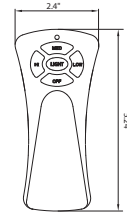

Wireless Remote With Receiver

LLRC-10-AC 3 Speed Remote Control

Features:

- Hand-held remote control for AC motor ceiling fans
- 3-speed fan control - Hi, Med, Low, Off
- Light control - On-Off, full-range dimming
- Canopy Wall Mount
- White finish

Dimensions: 4.5" L x 4.5" W x 0.87" W

Electrical:

- 120V/ 50-60 H
- 3 Wire Installatio
- 1.5A Max Load for Ceiling Fa
- 300W Max Load for Ligh
- Use with CFL and LED Source
- Maximum distance is 20 fee

Transmitter:

- Listed for Dry location applications onl
- Requires 9V Battery (not included)

Receiver:

- 4-DIP Switches; 16 possible combination fo multiple fan operation
- Not Suitable for Multi-Family Units

Notes/Certifications/Warranty:

- UL Listed for Dry Location
- FCC Certified
- 1 Year Limited Warranty

ORDERING INFORMATION

Model
LLRC-10-AC