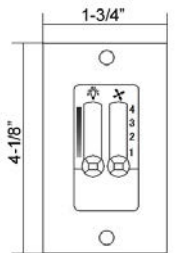

Notes/Certifications/Warranty:

- Installs in a standard single-gang electrical box.
- Not for Multiple Fan Control
- cULus Listed

LLWC-16WH 3 Speed

Features:

- Single sliding 3-speed on/off control switch for ceiling fans; High, Medium, Low, Off
- On/Off Light Control

Dimensions: 1.77" W x 4.134" H x 1.97" D

Electrical:

- 120V/ 60Hz
- 3-wire installation
- Compatible with LED, CFL and Incandescent

Notes/Certifications/Warranty:

- Installs in a standard single-gang electrical box.
- Not for Multiple Fan Control
- cULus Listed