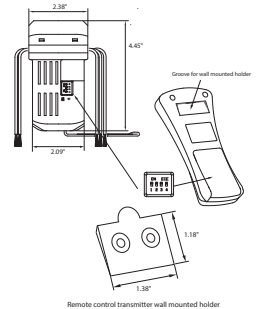

Wireless Remote With Receiver

LLRC-10-AC 3 Speed Remote Control

Features:

- Hand-held remote control for AC motor ceiling fans
- 3-speed fan control - Hi, Med, Low, Off
- Light control - On-Off, full-range dimming
- Canopy Wall Mount
- White finish

Dimensions: 4.5" L x 4.5" W x 0.87" W

Electrical:

- 120V/ 50-60 H
- 3 Wire Installatio
- 1.5A Max Load for Ceiling Fa
- 300W Max Load for Ligh
- Use with CFL and LED Source
- Maximum distance is 20 fee

Transmitter:

- Listed for Dry location applications onl
- Requires 9V Battery (not included)

Receiver:

- 4-DIP Switches; 16 possible combination fo multiple fan operation
- Not Suitable for Multi-Family Units

Notes/Certifications/Warranty:

- UL Listed for Dry Location
- FCC Certified
- 1 Year Limited Warranty

ORDERING INFORMATION

Model
LLRC-10-AC