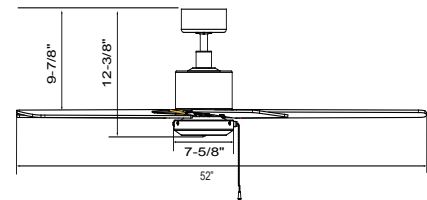

LL52-1067-ES 52" Energy Star Ceiling Fan. Wet Location Rated.

Finishes:

- Brushed Pewter with Brushed Pewter Blades (BP)
- Matte Black with Matte Black Blades (MBL)
- Oil Rubbed Bronze with Oil Rubbed Bronze Blades (ORB)
- White with White Blades (WH)

Dimensions: 52"OD x 12.375"OH

Blades: 3 Blades.

Notes/Certifications/Warranty:

- 120V
- 4" Downrod
- Downrod Mount Only
- Lead Wire: 76"
- Pull Chain Standard
- Remote Control *(Sold Separately Part# LLRC-10-AC For Indoor Use Only)*
- Wall Control *(Sold Separately Part# LLWC-8 or LLWC-16 For Indoor Mounting Only)*
- *Light Kit (Sold Separately Part# LL1RP69LK-LED)*
- AC Motor | 172 x 14 mm motor | 3 capacitors
- Speeds: 3, Reversible
- RPM: 209 (High)/83 (Low)
- CFM: 5600
- Airflow Efficiency: 110
- ETLus Listed for Wet Locations
- CEC Title 20 Compliant
- Energy Star Rated
- Limited Lifetime Motor Warranty
- All other Parts Have a 1 Year Warranty.

Dimensions: 4.5" L x 4.5" W x 0.87" W

Electrical:

- 120V/ 50-60 H
- 3 Wire Installatio
- 1.5A Max Load for Ceiling Fa
- 300W Max Load for Ligh
- Use with CFL and LED Source
- Maximum distance is 20 fee

Transmitter: