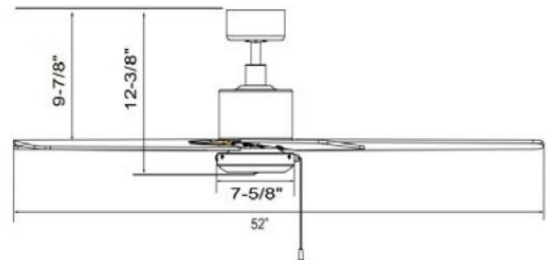

Job Name: _____

Type: _____

Part #: _____

Notes: _____

LL52-1068-ES 52" Energy Star Ceiling Fan. Wet Location Rated.

Finishes:

- Brushed Pewter with Brushed Pewter Blades (BP)
- Matte Black with Matte Black Blades (MBL)
- Oil Rubbed Bronze with Oil Rubbed Bronze Blades (ORB)
- White with White Blades (WH)

Dimensions: 52"OD x 12.375"OH

Blades: 4 ABS Blades.

Mounting:

- Down Rod Only: *Includes 4" Downrod*
- Includes 76" of Wire

Notes/Certifications/Warranty:

- 120V
- Pull Chain Standard
- Remote Control (*Sold Separately Part# LLRC-10-AC For Indoor Use Only*)
- Wall Control (*Sold Separately Part# LLWC-8 or LLWC-16 For Indoor Mounting Only*)
- *Light Kit* (*Sold Separately Part# LL1RP69LK-LED*)
- AC Motor | 172 x 14 mm motor | 3 capacitors
- Speeds: 3, Reversible
- RPM: 188 (High)/80 (Low)
- CFM: 4737 (High)/1981 (Low)
- Watts: 45.32 (High)/10.33 (Low)
- Airflow Efficiency: 108.9
- ETLus Listed for Wet Locations
- CEC Title 20 Compliant
- Energy Star Rated
- Limited Lifetime Motor Warranty
- All other Parts Have a 1 Year Warranty.