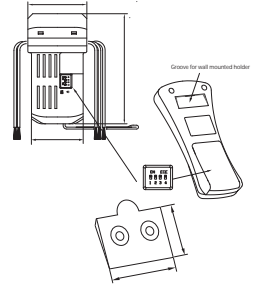

LED WALL DIMMER

SHHG

- 1/2" HDV
- 1/2" KGHV
- 1/2" HGIR
- 1/2" VGL
- 1/2" KWL

LPI

- 1/2" HDV
- 1/2" KGHV
- 1/2" HGIR
- 1/2" VGL
- 1/2" KWL

- 1/2" HDV
- 1/2" KGHV
- 1/2" HGIR
- 1/2" VGL
- 1/2" KWL

- 1/2" HDV
- 1/2" KGHV
- 1/2" HGIR
- 1/2" VGL
- 1/2" KWL

BW

- 1/2" HDV
- 1/2" KGHV
- 1/2" HGIR
- 1/2" VGL
- 1/2" KWL