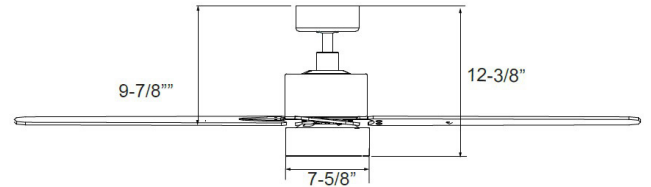

LL52-1069-ES

52" Wet Location Rated Ceiling fan available in 4 finishes

Finishes:

- Brushed Pewter with Brushed Pewter Blades (BP)
- Matte Black with Matte Black Blades (MBK)
- Oil Rubbed Bronze with Oil Rubbed Bronze Blades (ORB)
- White with White Blades (WH)

Blades: 5 ABS Waterproof Blades

Dimensions: 52.00"OD x 12.375"H

Mounting: 4" downrod included (Required for Installation)

Lead Wire: 76" of Lead Wire Included

Notes/Certifications/Warranty:

- 120V
- Pull Chain Standard
- Wireless Remote Control *(Sold Separately Part# LLRC-10-AC: See page 2 for installation notes)*
- Wall Control *(Sold Separately Part# LLWC8 or LLWC16: See page 2 for installation notes)*
- AC Motor | 172 x 14mm Motor
- RPM: High: 166 Low: 66
- CFM/Watts:
  - High – 5197/50.28
  - Low – 2282/10.52
- Efficiency = 103.4 (High)
- 3-Speed | Reversible
- ETLus listed for Wet locations
- Energy Star Rated
- CEC Title 20 Compliant
- Fan Motor: Limited Lifetime Warranty
- Non-Electrical: 1 Year Limited Warranty

ORDERING INFORMATION

Part #	Finish
LL52-1069-ES	BP MBK ORB WH