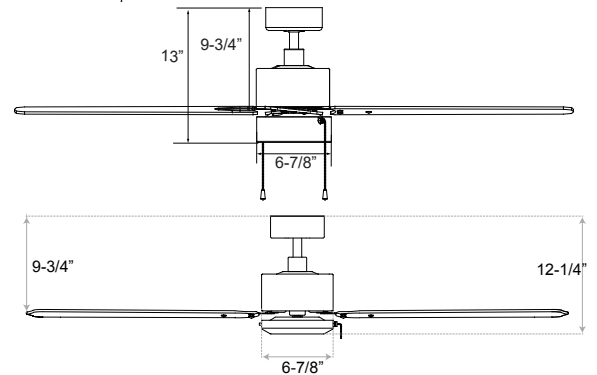

Dimensions:

LL52-1074-LED: 52.00"OD x 13.00"OH
 LL52-1074: 52.00"OD x 12.25"OH

Lens: Acrylic

Blades: 4 MDF Blades.

LL52-1071-LED Light Source: 120V/16w/1300 lms (sourced) 983lm
 Del@30K/90CRI/Dimmable

Notes/Certifications/Warranty:

- 120V
- 4" Downrod Included
- Downrod Mount Only
- Contact your Lumencia rep with the fan part number and slope angle if you are mounting to a sloped ceiling – we will let you know if this fan requires further accessories to accommodate
- Lead Wire: 76"
- Pull Chain Standard
- Remote Control *(Sold Separately Part# LLRC-10-AC)*
- Wall Control for LL52-1071-LED *(Sold Separately Part# LLWC8 or LLWC16)*
- Motor: 153 x 12mm Motor | 3 capacitors
- LL52-1071-LED RPM: 177(High)/71(Low), CFM: 4945, Airflow Efficiency: 86
- LL51-1071 RPM: 195(High)/73(Low), CFM: 4899, Airflow Efficiency: 86
- Speeds: 3, Reversible
- Title 20 Compliant
- UL Listed
- Limited Lifetime Motor Warranty
- 5 Year Warranty on LED Light Kit
- All Non-Electrical Parts have a 1 Year Warranty

ORDERING INFORMATION

Model	Finish
LL52-1071-LED LL52-1071	BN BNW BLK MBL ORBW WH

Job Name: _____

Type: _____

Part #: _____

Notes: _____

Downrods

LLDR 1/2" Downrod available in several sizes.

Features:

- 0.5" Diameter Downrod
- Available in 12", 18", 24", 36", 48", 60", and 72"
- Recommended 7" of clearance under ceiling fan blades

Part #	Finish
LLDR12	BN
LLDR18	BLK
LLDR24	WH
LLDR36	ORB
LLDR48	
LLDR60	
LLDR72	