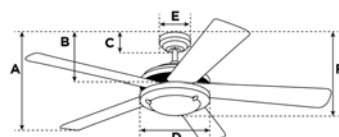

A. Top of Canopy to Bottom of Blades.....	13.6"
B. Top of Canopy to Bottom of Switch House	13.3"
C. Top of Canopy to Bottom of Canopy	2.1"
D. Width of Motor Housing.....	6.9"
E. E. Width of Canopy	5.9"
F. Top of Canopy to Bottom of Glass	15.2"