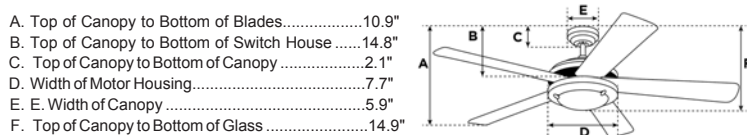

LL52-730490-BN-MB-LED

52" Ceiling Fan in Brushed Nickel with Reversible Silver/Gray Teak Blades

Blades: 3 Blades.

Shade: Frosted Opal Glass

Light Source: Includes 2 x 120V/8W/800lm Del@30K/80CRI Medium Based LED Lamps/Dimmable

Notes:

- 120V
- 6.75" Downrod
- Lead Wire: 54"
- Installation: Down Rod Only
- Remote Control Adaptable
- Speeds: 3 Forward, 1 Reverse.
- RMP: 174
- Airflow: 4579 High/3413
- Airflow Efficiency: 94

Warranty/Certifications:

- Limited Lifetime Motor Warranty.
- 25K Life Hours on LED Module
- All other Parts have a 2 Year Warranty
- ETL Listed for Dry Locations

If a Combo Style Fan with a 4" Down Rod is installed without the Down Rod, Subtract 3" from the Dimensions Listed (A, B, F).
If a Combo Style Fan with a 6" Down Rod is installed without the Down Rod, Subtract 5" from the Dimensions Listed (A, B, F).

ORDERING INFORMATION

Model
LL52-730490-BN-MB-LED