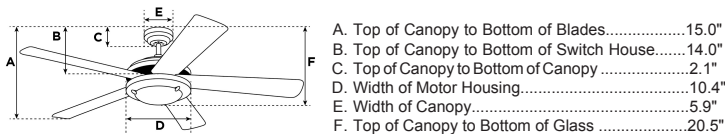

LL52-73073-BBRZ-LED

52" Ceiling Fan in Black-Bronze with Pewter Ash/Walnut Blades

Shade: Clear Prismatic Glass

Light Source: Integrated 120V/24w/1724lm Del@30K/90CRI/ Dimmable

Notes:

- 120V
- Downrod Only
- 11° Max Ceiling Angle
- Lead Wire: 54"
- Remote Capable: Yes, included. *Code Set at Factory*
- 1 Speed, Reverse Capable.
- Airflow: 4454 High/3024 Low
- Airflow Efficiency: 75 High
- RPM: 156 High

Warranty/Certifications:

- 25K Life Hours
- Limited Lifetime motor warranty.
- All other Parts have a 1 Year Warranty.
- ETL Listed for Dry Locations

*If a Combo Style Fan with a 4" Down Rod is installed without the Down Rod, Subtract 3" from the Dimensions Listed (A, B, F).
*If a Combo Style Fan with a 6" Down Rod is installed without the Down Rod, Subtract 5" from the Dimensions Listed (A, B, F).

ORDERING INFORMATION

Model
LL52-73073-BBRZ-LED