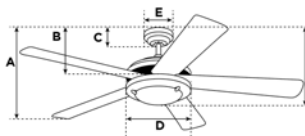

LL52-73083-WH-MB-LED

52" Ceiling Fan in White with White/Light Maple Blades

Shade: Frosted Glass

Light Source: Includes 2 x 120V/9.8w/800lm Del@30K/80CRI/ Non-Dimming Omni A19 LED Lamps

Notes:

- 120V
- Downrod Only
- 18° Max Ceiling Angle
- Lead Wire: 54"
- Remote Control Adaptable:
- Speeds: 3, Reverse.
- Airflow: 4482 High/3339 Low
- Airflow Efficiency: 87 High
- RPM: 158 High

Warranty/Certifications:

- 15K Life Hours
- Limited Lifetime motor warranty.
- All other Parts have a 1 Year Warranty.
- ETL Listed for Dry Locations

A. Top of Canopy to Bottom of Blades.....	10.2"
B. Top of Canopy to Bottom of Switch House.....	12.0"
C. Top of Canopy to Bottom of Canopy	2.4"
D. Width of Motor Housing.....	11.1"
E. Width of Canopy.....	5.2"
F. Top of Canopy to Bottom of Glass	16.1"

*If a Combo Style Fan with a 4" Down Rod is installed without the Down Rod, Subtract 3" from the Dimensions Listed (A, B, F).
 *If a Combo Style Fan with a 6" Down Rod is installed without the Down Rod, Subtract 5" from the Dimensions Listed (A, B, F).