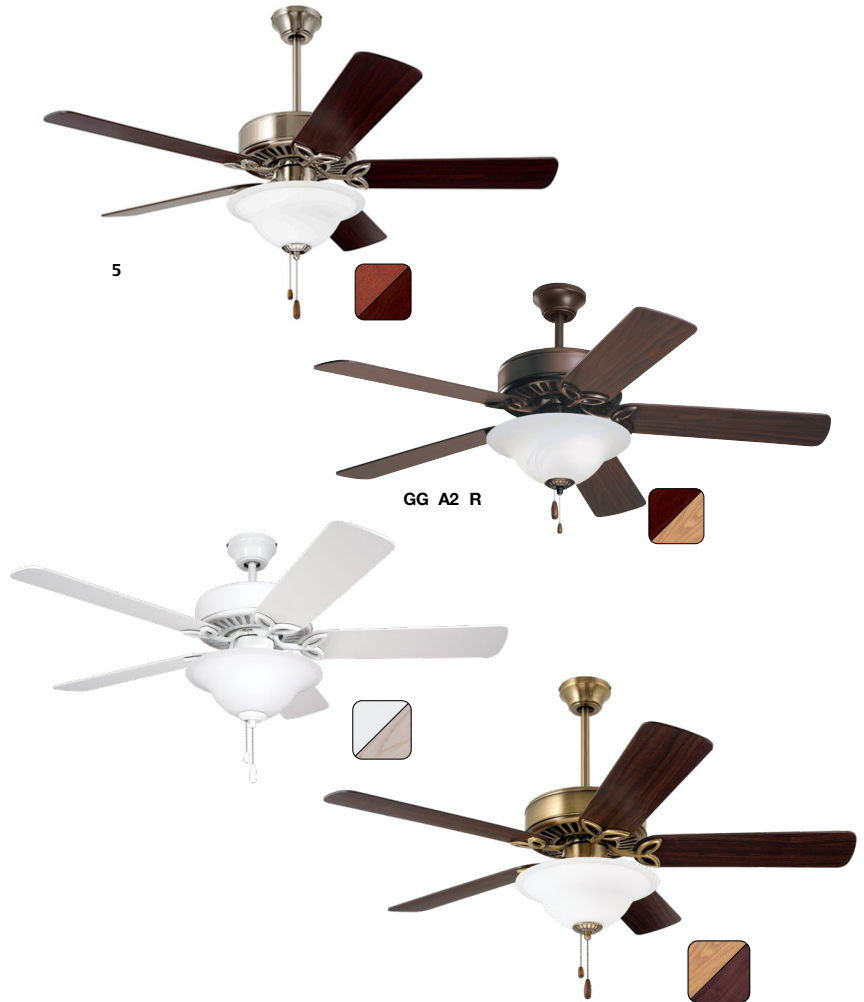

Job Name: _____

Type: _____

Part #: _____

Notes: _____

LLCF712

50" Ceiling Fan in 4 Finishes.

Finishes: See Ordering Section Below

Shade: Shatter-Resistant Opal Matte Shade

Blades: 5 Reversible Blades.

Light Fixture: Includes 3 x 9W/800lms
Del@30K/90CRI A19 LED Bulbs Medium Base-
Dimming Standard

Notes:

- 4.5" Downrod (Adaptable up to 3 Downrod)
- Lead Wire: 42"
- Installation: Dual
- Precision-Lock Blade Arms with Pre-Attached Screws
- No Light Option
- 3 Speed Pull Chain Included
- Remote Capable: NO
- Speeds: 3 Forward, 1 Reverse.
- Airflow: 3683 High/1100 Low
- Airflow Efficiency: 57High/109 Low
- RPM: 165 High/60 Low

Warranty/Certifications:

- Limited Lifetime motor warranty.
- All other Parts have a 1 Year Warranty.
- ETL Listed for Dry Location Rated
- Energy Star Rated
- Title 24 Compliant

Product Dimensions & Weight

RWDDOQ HLW
RWWRPRI ODGHWR&HLOLQ
& LGWRIRXLO
LGWRI &DQRS
QQT5G00Z
2TQFWEI 5

Optional Controls

ORDERING INFORMATION

Model	Notes
☐ ☐ ☐ ☐ ☐ ☐ ☐ ☐	NN Appliance White w/ Appliance White/Bleached Oak Blades Antique Brass w/ Medium Oak/Walnut Blades