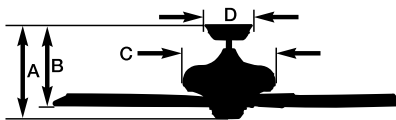

Product Dimensions & Weight

RWDDOQ HLW
RWWRPRI ODGHWR&HLOLQ
& LGWRIRXLO
LGWRI &DQRS
QQT5G00Z
2TQFWEI 5

Optional Controls

ORDERING INFORMATION

Model	Notes
☐ ☐ ☐ ☐ ☐ ☐ ☐ ☐	NN Appliance White w/ Appliance White/Bleached Oak Blades Antique Brass w/ Medium Oak/Walnut Blades