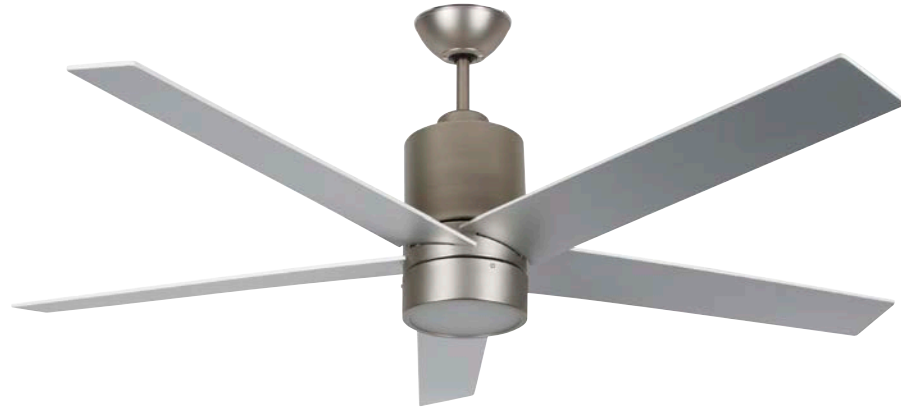

LL56VEN5SN-DC-LED

56" Ceiling Fan in Satin Nickel with Reversible Silver/White Blades

Dimensions: 56"D x 18.5"H

Blades: 5 Blades.

Shade: Frosted Opal Glass

Light Source: Includes 120V/18w/1300lm Del@ 30K/90CRI/Dimming AC LED W/O DRIVER

Notes:

- 120V
- Downrod Mount Only
- 6.0" Downrod
- Lead Wire: 80"
- 5 Speed Wireless Remote Included. *(Unique Code Suitable for Use in Multi-Family Units)*
- DC Motor
- Speeds: 5 Forward, 1 Reverse.
- RMP: 183 High/66 Low
- Airflow: 5,144
- Airflow Efficiency: 221

Warranty/Certifications:

- Energy Star Rated
- Limited Lifetime Motor Warranty.
- 20K Life Hours on LED Module
- All other Parts have a 1 Year Warranty.
- ETL Listed for Dry Locations

ORDERING INFORMATION

Model
LL56VEN5SN-DC-LED