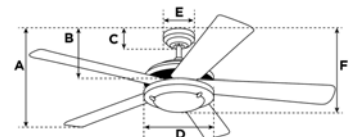

Notes:

- 120V
- 6.75" Downrod
- Lead Wire: 54"
- Installation: Down Rod Only
- Remote Control: Included -16 Codes. *Not recommended for use in multi-family units*
- Speeds: 4
- RMP: 145 (High)
- Airflow: 6098 High/4420 Low
- Airflow Efficiency: 78

Warranty/Certifications:

- Limited Lifetime Motor Warranty.
- 25K Life Hours on LED Module
- All other Parts have a 2 Year Warranty.
- ETL Listed for Dry Locations

- A. Top of Canopy to Bottom of Blades.....13.8"
- B. Top of Canopy to Bottom of Switch House11.5"
- C. Top of Canopy to Bottom of Canopy2.6"
- D. Width of Motor Housing.....10.6"
- E. E. Width of Canopy5.1"
- F. Top of Canopy to Bottom of Glass17.1"