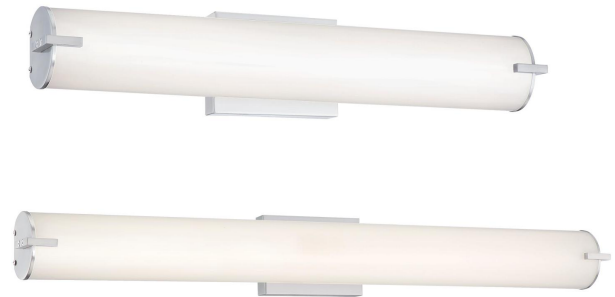

LL61121-BN-24-MCT

LL61122-BN-36-MCT

Dedicated LED Wall Fixture in Brushed Nickel with White Frosted Acrylic Shade.

Notes/Certification/Warranty:

- MCT: 27K, 30K, 35K, 40K, 50K
- Triac Dimming - See list of Preferred Dimmers
- ETL Listed for Damp Locations
- 50K Life Hours
- 5 Year Limited Warranty

Compatible Dimmers

Leviton: DDL06-1LZ, IPL06-011-10Z, RDL06-001-10Z, RNL06-001-10Z, TSL06

Lutron: DVCL-153P, MACL-153M, PD-6WCL, CTCL-153PH, SCL-153P, DVCL-253P, CTCL-153P, PD-10NXD, DVCL-153PR-WH

ORDERING INFORMATION